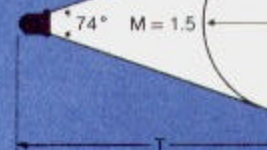

SPOT

TYPICAL THROW DISTANCE
5-20 meters; 20-60 feet
Field Dia. (F) = Throw Dist

FLOOD

TYPICAL THROW DISTANCE
4-10 meters; 10-30 feet
Field Dia. (F) = Throw Dist

Weight: 38 Lbs. 17

ACCESSORIES

13612	Color Frame
23612	8 Way Barndoor
1850	"C" Clamp (furnish standard equipment)
1860C	18" "C" Clamp Si
1415	18" Spoke Base F
1422	30" Roller Caster
1440	18" Table Base