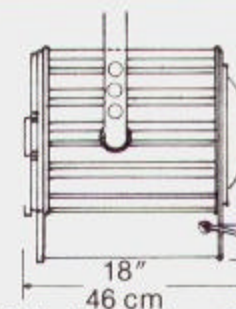

Kliegl 2000-5000 Watt 12" Fresnel

SPECIFICATIONS

Fresnel lens spotlights consisting of a sheet steel shell housing reinforced for highest unit strength and masked with efficient light baffles; supported by an iron yoke with spring tension tilt adjustment, and of sufficient length to allow 360 degree rotation; a heat resistant knob for pressure actuated tilt locking; lever actuated focusing mechanism with single heat resistant knob located on one side and to the rear of the fixture; SPOT and FLOOD position indicator on housing side; insulated positioning handle located at rear of fixture; an Alzak® aluminum spherical reflector on a movable carriage; color frame grooves; a safety chain loop, one mogul bi-post lamp socket for tungsten-halogen lamps, 2000, 5000 watt; a 12" Pyrex® heat resisting Fresnel lens in a side hinged front door, with spring-loaded pin type latch for easy relamping and 36" silicone insulated leads properly stripped and tinned within a high temperature fabric sleeve and fitted with a 2 pole, 3 wire grounded male connector. Each unit shall be equipped with a "C" pipe clamp and a safety cable.

SPOT

TYPICAL THROW DISTANCE
5-20 meters; 20-60 feet
Field Dia. (F) = Throw Dist

FLOOD

TYPICAL THROW DISTANCE
4-10 meters; 10-30 feet
Field Dia. (F) = Throw Dist

Weight: 38 Lbs. 17

ACCESSORIES

13612	Color Frame
23612	8 Way Barndoor
1850	"C" Clamp (furnish standard equipment)
1860C	18" "C" Clamp Si
1415	18" Spoke Base F
1422	30" Roller Caster
1440	18" Table Base

CONNECTOR

All configurations are U.I.

955G	2 Pole 3 Wire 20A Connector
TLG	2 Pole 3 Wire 20A Connector (L5-20)
957C	2 Pole 3 Wire 60A

Independent Lab. Data

U.L. Listed and Labeled Union Made in the U.S.A.