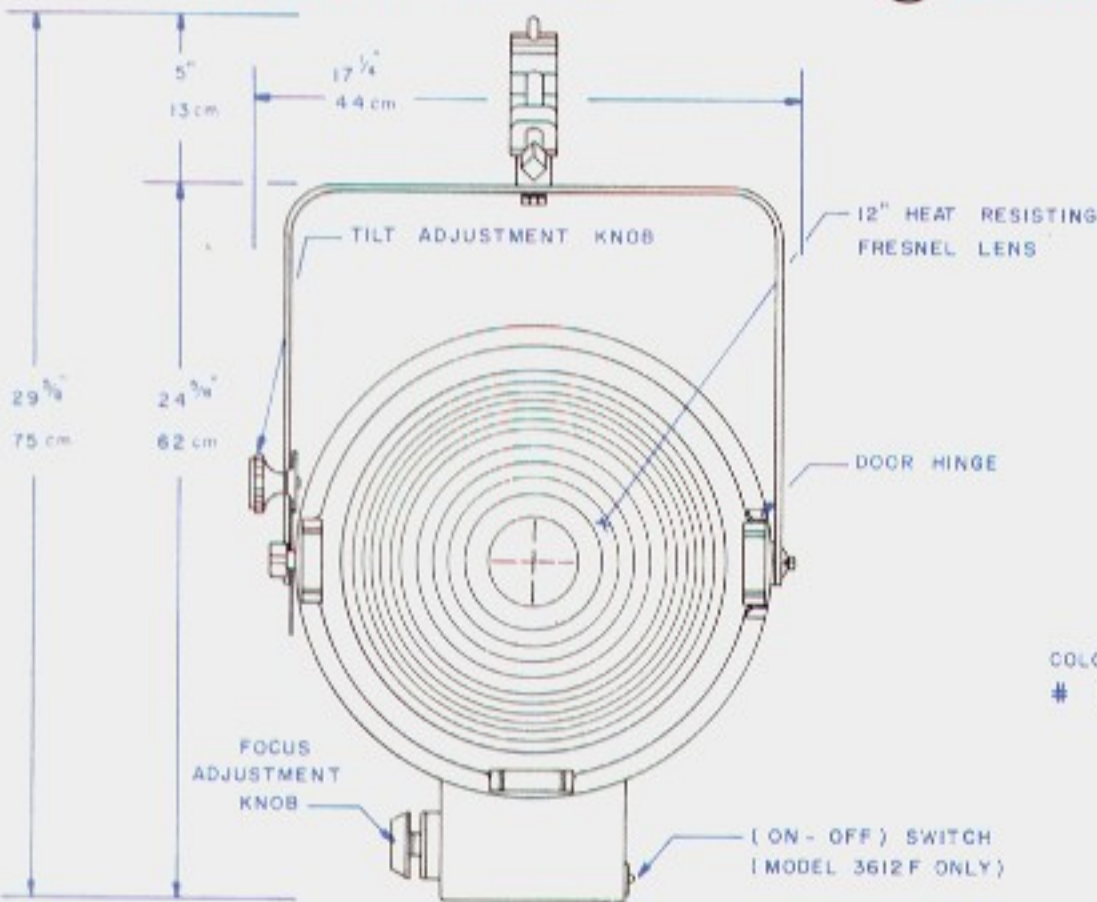

Kliegl 2000-5000 Watt 12" Fresnel

SPECIFICATIONS

Fresnel lens spotlights consisting of a sheet steel shell housing reinforced for highest unit strength and masked with efficient light baffles; supported by an iron yoke with spring tension tilt adjustment, and of sufficient length to allow 360 degree rotation; a heat resistant knob for pressure actuated tilt locking; lever actuated focusing mechanism with single heat resistant knob located on one side and to the rear of the fixture; SPOT and FLOOD position indicator on housing side; insulated positioning handle located at rear of fixture; an Alzak® aluminum spherical reflector on a movable carriage; color frame grooves; a safety chain loop, one mogul bi-post lamp socket for tungsten-halogen lamps, 2000, 5000 watt; a 12" Pyrex® heat resisting Fresnel lens in a side hinged front door, with spring-loaded pin type latch for easy relamping and 36" silicone insulated leads properly stripped and tinned within a high temperature fabric sleeve and fitted with a 2 pole, 3 wire grounded male connector. Each unit shall be equipped with a "C" pipe clamp and a safety cable.

SPOT

TYPICAL THROW DISTANCE
5-20 meters; 20-60 feet
Field Dia. (F) = Throw Dist

FLOOD

TYPICAL THROW DISTANCE
4-10 meters; 10-30 feet
Field Dia. (F) = Throw Dist

Weight: 38 Lbs. 17

ACCESSORIES

13612	Color Frame
23612	8 Way Barndoor
1850	"C" Clamp (furnish standard equipment)
1860C	18" "C" Clamp Si
1415	18" Spoke Base F
1422	30" Roller Caster
1440	18" Table Base

CONNECTOR

All configurations are U.I.

955G	2 Pole 3 Wire 20A Connector
TLG	2 Pole 3 Wire 20A Connector (L5-20)
957C	2 Pole 3 Wire 60A

Independent Lab. Data

U.L. Listed and Labeled Union Made in the U.S.A.