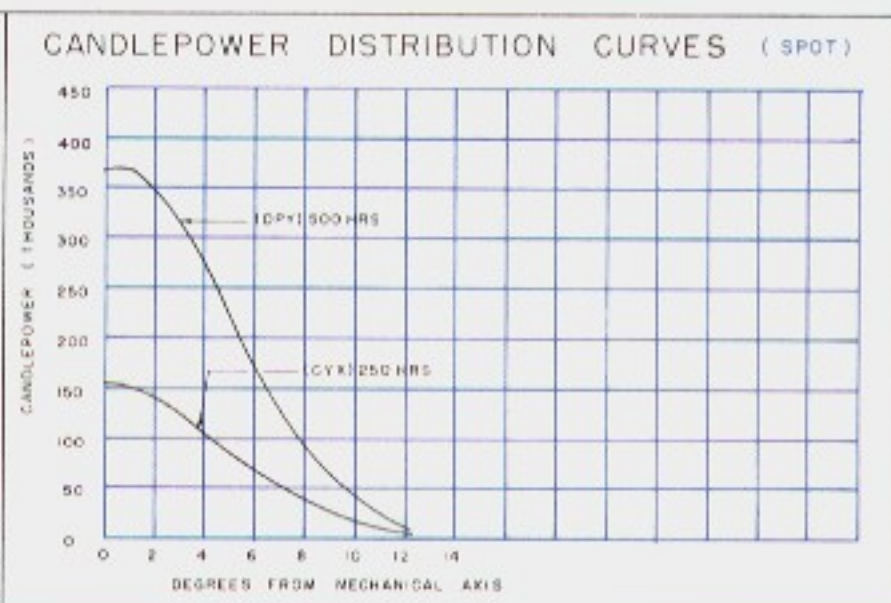

Independent Lab. Data

U.L. Listed and Labeled Union Made in the U.S.A.

LAMP INFORMATION

LAMP ANSI CODE	WATTS	VOLTS	BULB	LIFE [HOURS]	° K	LUMENS
CYX	2000	120	T-9 1/2	250	3200	59,000
DPY	5000	120	T-17	500	3200	143,000

32-32 48th AVENUE, LONG ISLAND CITY, NEW YORK 11101
TEL: (212) 786-7474
TLX: 960158