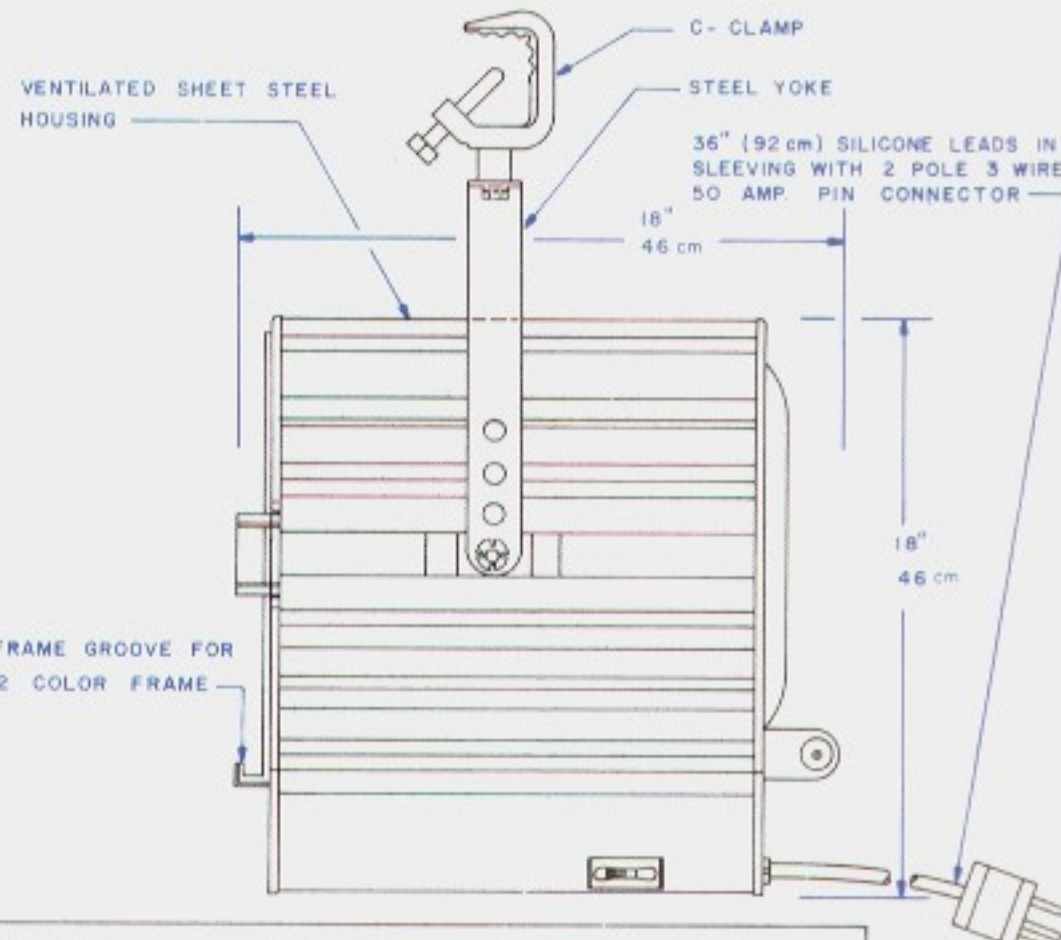

Kliegl 2000-5000 Watt 12" Fresnel

SPECIFICATIONS

Fresnel lens spotlights consisting of a sheet steel shell housing reinforced for highest unit strength and masked with efficient light baffles; supported by an iron yoke with spring tension tilt adjustment, and of sufficient length to allow 360 degree rotation; a heat resistant knob for pressure actuated tilt locking; lever actuated focusing mechanism with single heat resistant knob located on one side and to the rear of the fixture; SPOT and FLOOD position indicator on housing side; insulated positioning handle located at rear of fixture; an Alzak® aluminum spherical reflector on a movable carriage; color frame grooves; a safety chain loop, one mogul bi-post lamp socket for tungsten-halogen lamps, 2000, 5000 watt; a 12" Pyrex® heat resisting Fresnel lens in a side hinged front door, with spring-loaded pin type latch for easy relamping and 36" silicone insulated leads properly stripped and tinned within a high temperature fabric sleeve and fitted with a 2 pole, 3 wire grounded male connector. Each unit shall be equipped with a "C" pipe clamp and a safety cable.

SPOT

TYPICAL THROW DISTANCE
5-20 meters; 20-60 feet
Field Dia. (F) = Throw Dist

FLOOD

TYPICAL THROW DISTANCE
4-10 meters; 10-30 feet
Field Dia. (F) = Throw Dist

Weight: 38 Lbs. 17

ACCESSORIES

13612	Color Frame
23612	8 Way Barndoor
1850	"C" Clamp (furnish standard equipment)
1860C	18" "C" Clamp Si
1415	18" Spoke Base F
1422	30" Roller Caster
1440	18" Table Base

CONNECTOR

All configurations are U.I.

955G	2 Pole 3 Wire 20A Connector
TLG	2 Pole 3 Wire 20A Connector (L5-20)
957C	2 Pole 3 Wire 60A

Independent Lab. Data

U.L. Listed and Labeled Union Made in the U.S.A.