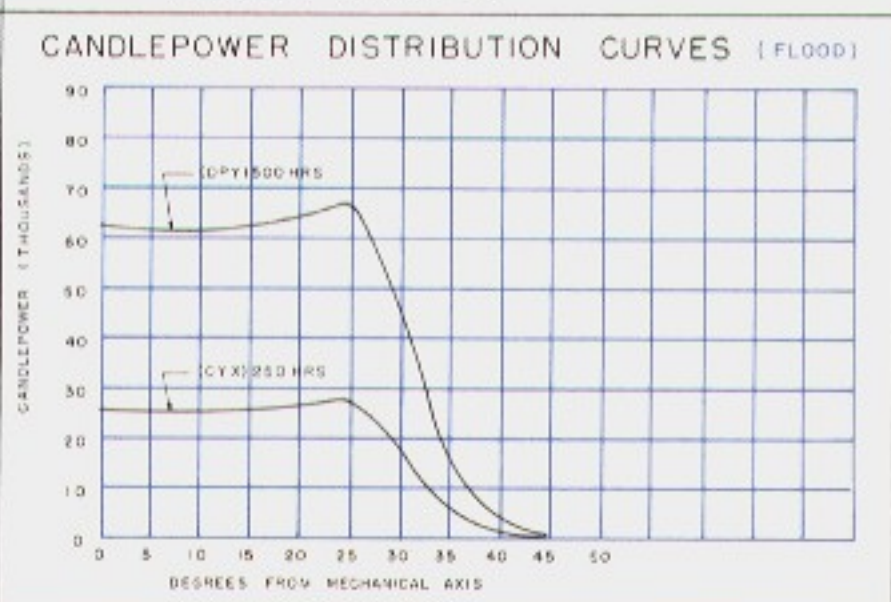

Independent Lab. Data

U.L. Listed and Labeled Union Made in the U.S.A.

LAMP INFORMATION

LAMP ANSI CODE	WATTS	VOLTS	BULB	LIFE [HOURS]	° K	LUMENS
CYX	2000	120	T-9 1/2	250	3200	59,000
DPY	5000	120	T-17	500	3200	143,000

32-32 48th AVENUE, LONG ISLAND CITY, NEW YORK 11101
TEL: (212) 786-7474
TLX: 960158