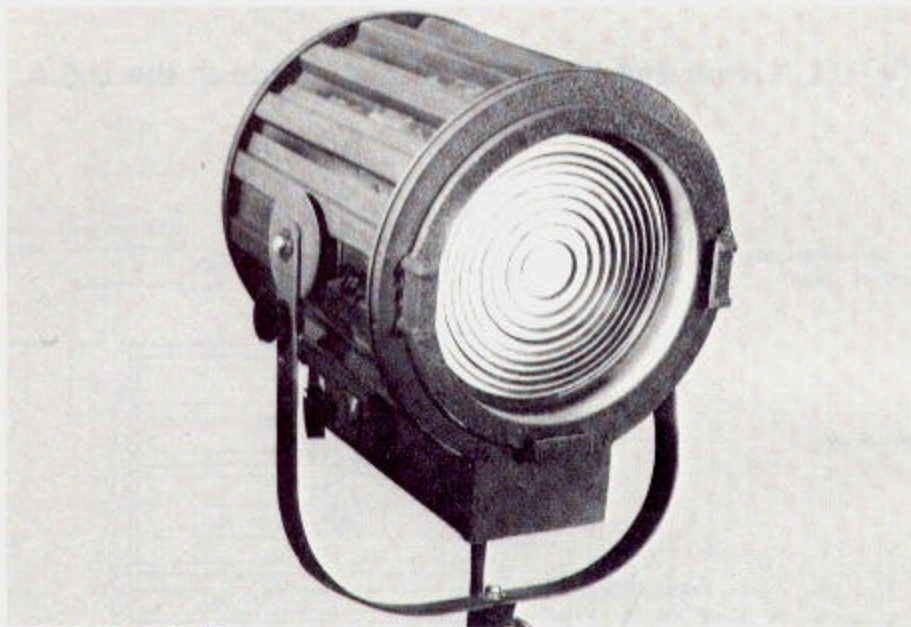

Kliegl 2000-5000 Watt 12" Fresnel

SPECIFICATIONS

Fresnel lens spotlights consisting of a sheet steel shell housing reinforced for highest unit strength and masked with efficient light baffles; supported by an iron yoke with spring tension tilt adjustment, and of sufficient length to allow 360 degree rotation; a heat resistant knob for pressure actuated tilt locking; lever actuated focusing mechanism with single heat resistant knob located on one side and to the rear of the fixture; SPOT and FLOOD position indicator on housing side; insulated positioning handle located at rear of fixture; an Alzak® aluminum spherical reflector on a movable carriage; color frame grooves; a safety chain loop, one mogul bi-post lamp socket for tungsten-halogen lamps, 2000, 5000 watt; a 12" Pyrex® heat resisting Fresnel lens in a side hinged front door, with spring-loaded pin type latch for easy relamping and 36" silicone insulated leads properly stripped and tinned within a high temperature fabric sleeve and fitted with a 2 pole, 3 wire grounded male connector. Each unit shall be equipped with a "C" pipe clamp and a safety cable.

Using a CYX 2000 watt 250 hour lamp, this unit shall produce a field angle of 24 degrees in the SPOT position and 74 degrees in the FLOOD position which equals or exceeds 151,000 candle power in the SPOT position and 25,000 candle power in the FLOOD position. Units shall be Kliegl #3612 Fresnel spotlight.