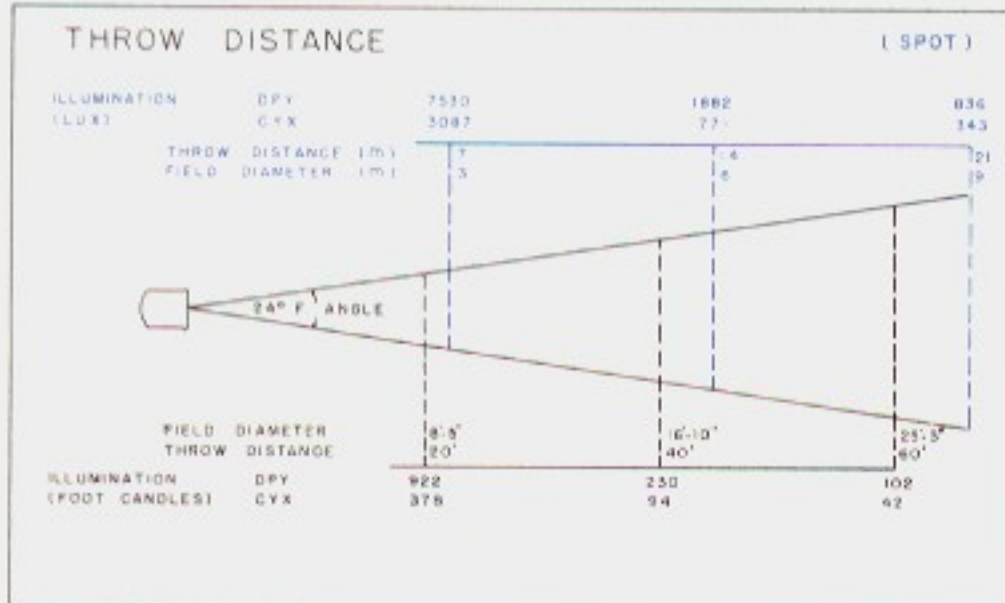

Using a CYX 2000 watt 250 hour lamp, this unit shall produce a field angle of 24 degrees in the SPOT position and 74 degrees in the FLOOD position which equals or exceeds 151,000 candle power in the SPOT position and 25,000 candle power in the FLOOD position. Units shall be Kliegl #3612 Fresnel spotlight.

SPOT

TYPICAL THROW DISTANCE
5-20 meters; 20-60 feet
Field Dia. (F) = Throw Dist

FLOOD

TYPICAL THROW DISTANCE
4-10 meters; 10-30 feet
Field Dia. (F) = Throw Dist

Weight: 38 Lbs. 17

ACCESSORIES

13612	Color Frame
23612	8 Way Barndoor
1850	"C" Clamp (furnish standard equipment)
1860C	18" "C" Clamp Si
1415	18" Spoke Base F
1422	30" Roller Caster
1440	18" Table Base

CONNECTOR

All configurations are U.I.

955G	2 Pole 3 Wire 20A Connector
TLG	2 Pole 3 Wire 20A Connector (L5-20)
957C	2 Pole 3 Wire 60A

Independent Lab. Data

U.L. Listed and Labeled Union Made in the U.S.A.