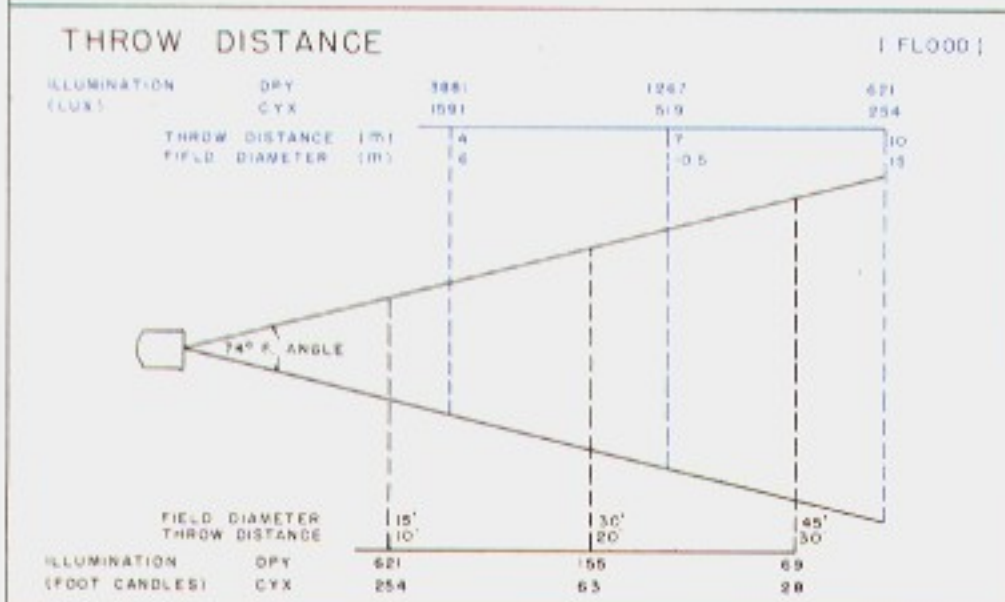

SPOT

TYPICAL THROW DISTANCE
5-20 meters; 20-60 feet
Field Dia. (F) = Throw Dist

FLOOD

TYPICAL THROW DISTANCE
4-10 meters; 10-30 feet
Field Dia. (F) = Throw Dist

Weight: 38 Lbs. 17

ACCESSORIES

13612	Color Frame
23612	8 Way Barndoor
1850	"C" Clamp (furnish standard equipment)
1860C	18" "C" Clamp Si
1415	18" Spoke Base F
1422	30" Roller Caster
1440	18" Table Base

CONNECTOR

All configurations are U.I.

955G	2 Pole 3 Wire 20A Connector
TLG	2 Pole 3 Wire 20A Connector (L5-20)
957C	2 Pole 3 Wire 60A

Independent Lab. Data

U.L. Listed and Labeled Union Made in the U.S.A.