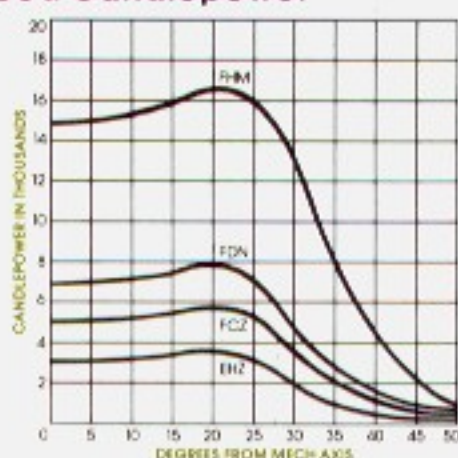

INSPIRE

16" Focusing Scoop

Adjustable focusing adds

options — and gives a means

available includes the standard "C" clamp. Color-

Model 3452

300-1000 watt
16" Focusing Scoop

U.L. Listed Union Made in the U.S.A.

ILLUMINATION (LUX)	FHM	3744	936	420
	FDN	1768	440	190
	FCZ	1284	320	140
	EHZ	804	200	88
THROW DISTANCE (METERS)		2	4	6
FIELD DIAMETER (METERS)		6	10	15

Flood Throw Distances and Field Diameter

ILLUMINATION (LUX)	FHM	9654	2470	1100
	FDN	4540	1160	515
	FCZ	3387	846	376
	EHZ	2134	533	237
THROW DISTANCE (METERS)		2	4	6
FIELD DIAMETER (METERS)		2.50	5.0	7.50

Spot Throw Distances and Field Diameter

Spot Candlepower

Flood Candlepower

Lamps

ANSI Code	Watts	Color Temp.	Avg. Rated Life Hrs.	Nom. Lumens
EHZ	300	2950°K	2000	5,900
FCZ	500	3000°K	2000	9,300
FDN	500	3200°K	400	12,800
FHM	1000	3200°K	300	27,300