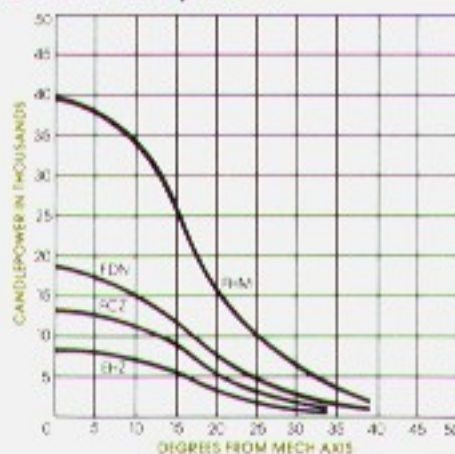

INSPIRE

16" Focusing Scoop

Adjustable focusing adds

options — and gives a means

available includes the standard "C" clamp. Color-

Model 3452

300-1000 watt
16" Focusing Scoop

U.L. Listed Union Made in the U.S.A.

ILLUMINATION (LUX)	FHM	3744	936	420
	FDN	1768	440	190
	FCZ	1284	320	140
	EHZ	804	200	88
THROW DISTANCE (METERS)		2	4	6
FIELD DIAMETER (METERS)		6	10	15

Flood Throw Distances and Field Diameter

ILLUMINATION (LUX)	FHM	9654	2470	1100
	FDN	4540	1160	515
	FCZ	3387	846	376
	EHZ	2134	533	237
THROW DISTANCE (METERS)		2	4	6
FIELD DIAMETER (METERS)		2.50	5.0	7.50

Spot Throw Distances and Field Diameter

Spot Candlepower

Flood Candlepower

Lamps

ANSI Code	Watts	Color Temp.	Avg. Rated Life Hrs.	Nom. Lumens
EHZ	300	2950°K	2000	5,900
FCZ	500	3000°K	2000	9,300
FDN	500	3200°K	400	12,800
FHM	1000	3200°K	300	27,300