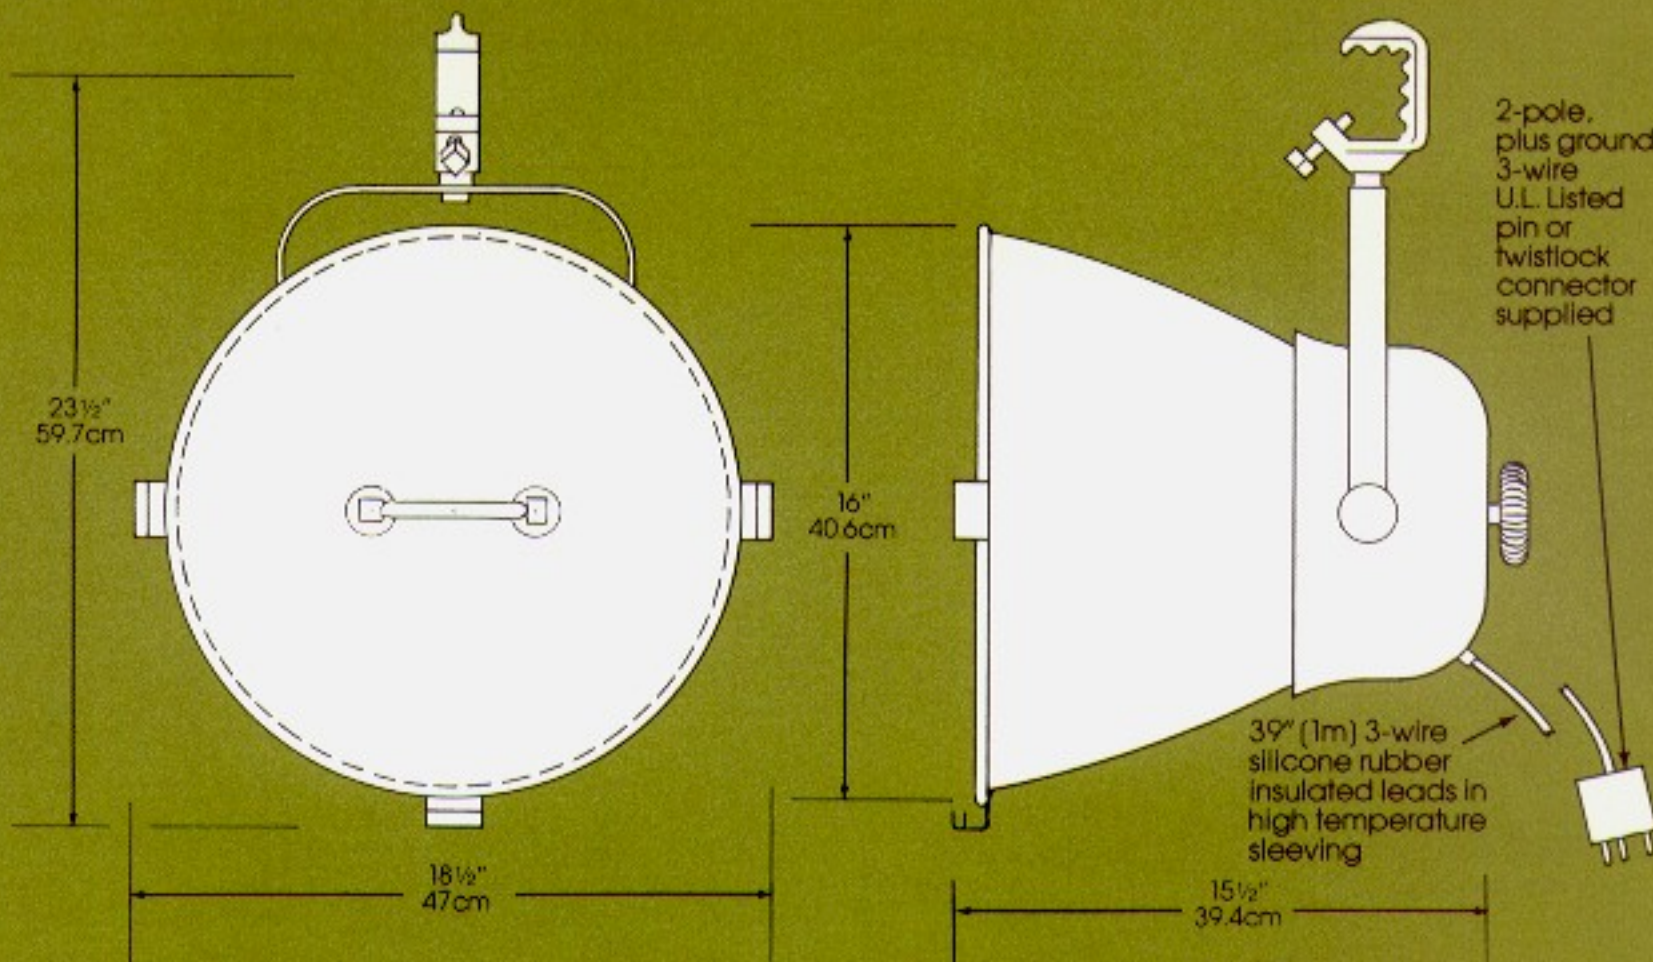

INSPIRE

16" Focusing Scoop

Adjustable focusing adds

options — and gives a means

available includes the standard "C" clamp. Color-

Model 3452

300-1000 watt
16" Focusing Scoop

U.L. Listed Union Made in the U.S.A.

ILLUMINATION (LUX)	FHM	3744	936	420
	FDN	1768	440	190
	FCZ	1284	320	140
	EHZ	804	200	88
THROW DISTANCE (METERS)		2	4	6
FIELD DIAMETER (METERS)		6	10	15

Flood Throw Distances and Field Diameter

ILLUMINATION (LUX)	FHM	9654	2470	1100
	FDN	4540	1160	515
	FCZ	3387	846	376
	EHZ	2134	533	237
THROW DISTANCE (METERS)		2	4	6
FIELD DIAMETER (METERS)		2.50	5.0	7.50

Spot Throw Distances and Field Diameter

Spot Candlepower

Flood Candlepower

Lamps

ANSI Code	Watts	Color Temp.	Avg. Rated Life Hrs.	Nom. Lumens
EHZ	300	2950°K	2000	5,900
FCZ	500	3000°K	2000	9,300
FDN	500	3200°K	400	12,800
FHM	1000	3200°K	300	27,300

Connectors

- 955G 2-pole, 3-wire 20A Pin connector
- TLG 2-pole, 3-wire 20Z Twistlock connector (L5-20P)

Kliegl Bros.
32-32 48th Ave.
Long Island City
New York, 11101
212/786-7474
Telex: 960158

©1977 Kliegl Bros.
Printed in U.S.A.