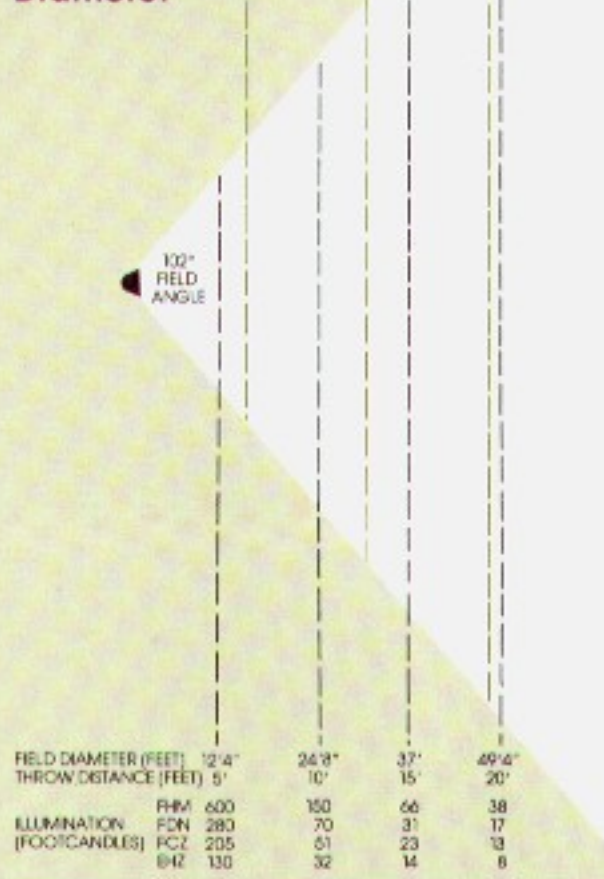

INSPIRE

16" Focusing Scoop

Adjustable focusing adds

options — and gives a means

available includes the standard "C" clamp. Color-

Model 3452

300-1000 watt
16" Focusing Scoop

U.L. Listed Union Made in the U.S.A.

ILLUMINATION (LUX)	FHM	3744	936	420
	FDN	1768	440	190
	FCZ	1284	320	140
	EHZ	804	200	88
THROW DISTANCE (METERS)		2	4	6
FIELD DIAMETER (METERS)		6	10	15

Flood Throw Distances and Field Diameter

ILLUMINATION (LUX)	FHM	9654	2470	1100
	FDN	4540	1160	515
	FCZ	3387	846	376
	EHZ	2134	533	237
THROW DISTANCE (METERS)		2	4	6
FIELD DIAMETER (METERS)		2.50	5.0	7.50

Spot Throw Distances and Field Diameter

Spot Candlepower

Flood Candlepower

Lamps

ANSI Code	Watts	Color Temp.	Avg. Rated Life Hrs.	Nom. Lumens
EHZ	300	2950°K	2000	5,900
FCZ	500	3000°K	2000	9,300
FDN	500	3200°K	400	12,800
FHM	1000	3200°K	300	27,300

Connectors

- 955G 2-pole, 3-wire 20A Pin connector
- TLG 2-pole, 3-wire 20Z Twistlock connector (L5-20P)

Kliegl Bros.
32-32 48th Ave.
Long Island City
New York, 11101
212/786-7474
Telex: 960158

©1977 Kliegl Bros.
Printed in U.S.A.