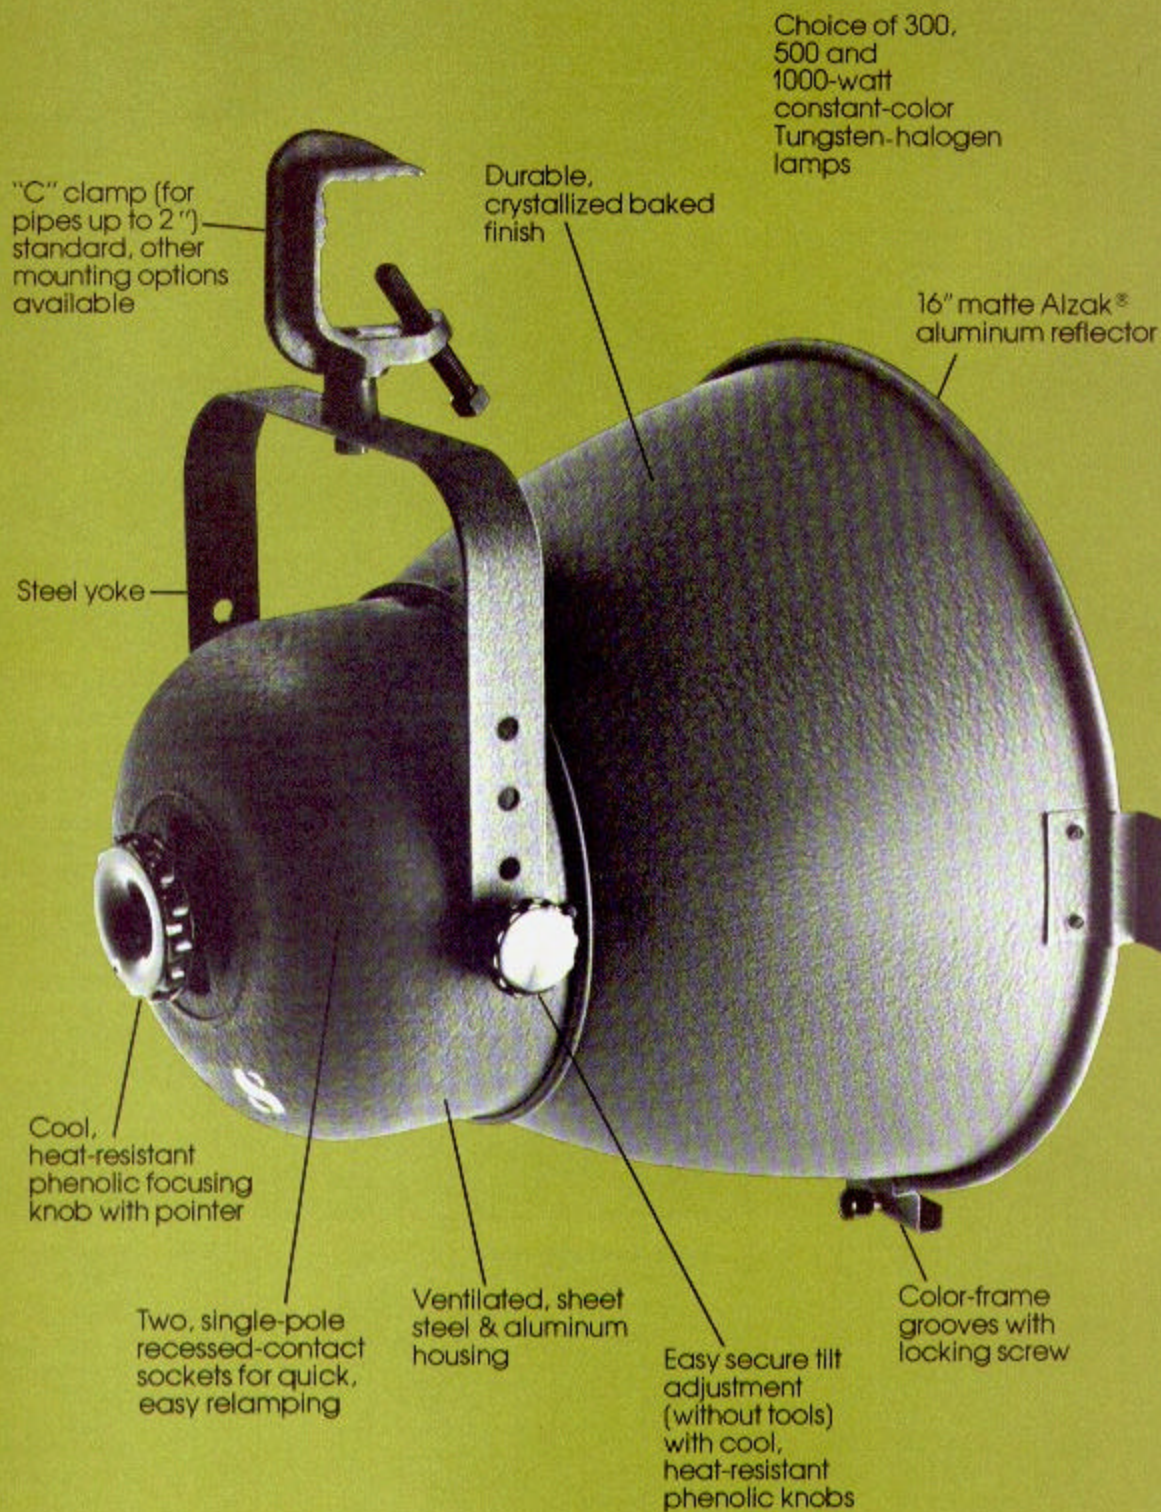

INSPIRE

16" Focusing Scoop

Adjustable focusing adds

options — and gives a means

available includes the standard "C" clamp. Color-

Model 3452

300-1000 watt
16" Focusing Scoop

U.L. Listed Union Made in the U.S.A.

Spot Throw Distances and Field Diameter

Spot Candlepower

Flood Candlepower

Lamps

ANSI Code	Watts	Color Temp.	Avg. Rated Life Hrs.	Nom. Lumens
EHZ	300	2950°K	2000	5,900
FCZ	500	3000°K	2000	9,300
FDN	500	3200°K	400	12,800
FHM	1000	3200°K	300	27,300

Connectors

- 955G 2-pole, 3-wire 20A Pin connector
- TLG 2-pole, 3-wire 20Z Twistlock connector (L5-20P)

Kliegl Bros.
32-32 48th Ave.
Long Island City
New York, 11101
212/786-7474
Telex: 960158

©1977 Kliegl Bros.
Printed in U.S.A.