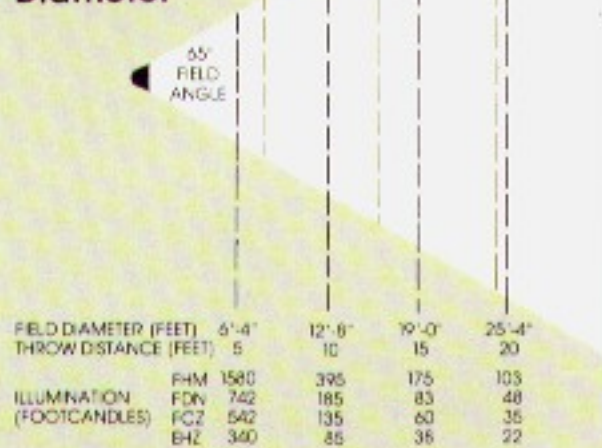

INSPIRE

16" Focusing Scoop

Adjustable focusing adds

options — and gives a means

available includes the standard "C" clamp. Color-

Model 3452

300-1000 watt
16" Focusing Scoop

U.L. Listed Union Made in the U.S.A.

ILLUMINATION (LUX)	FHM	3744	936	420
	FDN	1768	440	190
	FCZ	1284	320	140
	EHZ	804	200	88
THROW DISTANCE (METERS)		2	4	6
FIELD DIAMETER (METERS)		6	10	15

Flood Throw Distances and Field Diameter

ILLUMINATION (LUX)	FHM	9654	2470	1100
	FDN	4540	1160	515
	FCZ	3387	846	376
	EHZ	2134	533	237
THROW DISTANCE (METERS)		2	4	6
FIELD DIAMETER (METERS)		2.50	5.0	7.50

Spot Throw Distances and Field Diameter

Spot Candlepower

Flood Candlepower

Lamps

ANSI Code	Watts	Color Temp.	Avg. Rated Life Hrs.	Nom. Lumens
EHZ	300	2950°K	2000	5,900
FCZ	500	3000°K	2000	9,300
FDN	500	3200°K	400	12,800
FHM	1000	3200°K	300	27,300