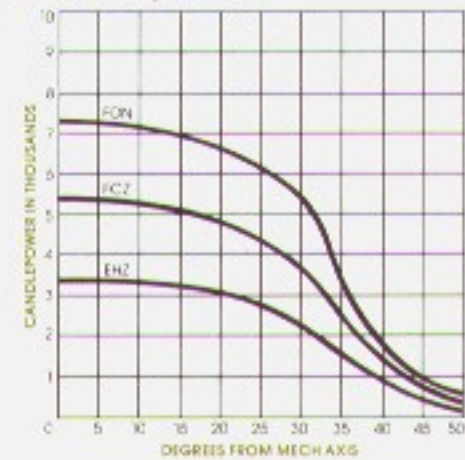

Designed for small studios and theatres, the Kliegl Model 3450 Scenar is a com

weight, (8 lbs.) rugged, yet compact construction make it extremely useful in portable

full range of accessories available includes the standard "C" clamp, scenery

Model 3450

300-500 Watt
12" Scoop

U.L. Listed Union Made in the U.S.A.

Accessories

- 13450 Frame for diffusion & color media
- 1850 "C" clamp (furnished as standard equipment)
- 1860C 18" "C" clamp side arm
- 1415 18" Spoke base floor stand
- 1420 19" roller-caster floor stand
- 110 Safety cable (furnished as standard equipment)
- 1867 Scenery clamp

Connectors

- 955G 2-pole, 3-wire 20A Pin connector
- TLG 2-pole, 3-wire 20A Twistlock connector (L5-20P)

Candlepower

Lamps

ANSI Code	Watts	Color Temp.	Avg. Rated Life Hrs.	Nom. Lumens
EHZ	300	2950°K	2000	5,900
FCZ	500	3000°K	2000	9,300
FDN	500	3200°K	400	12,800