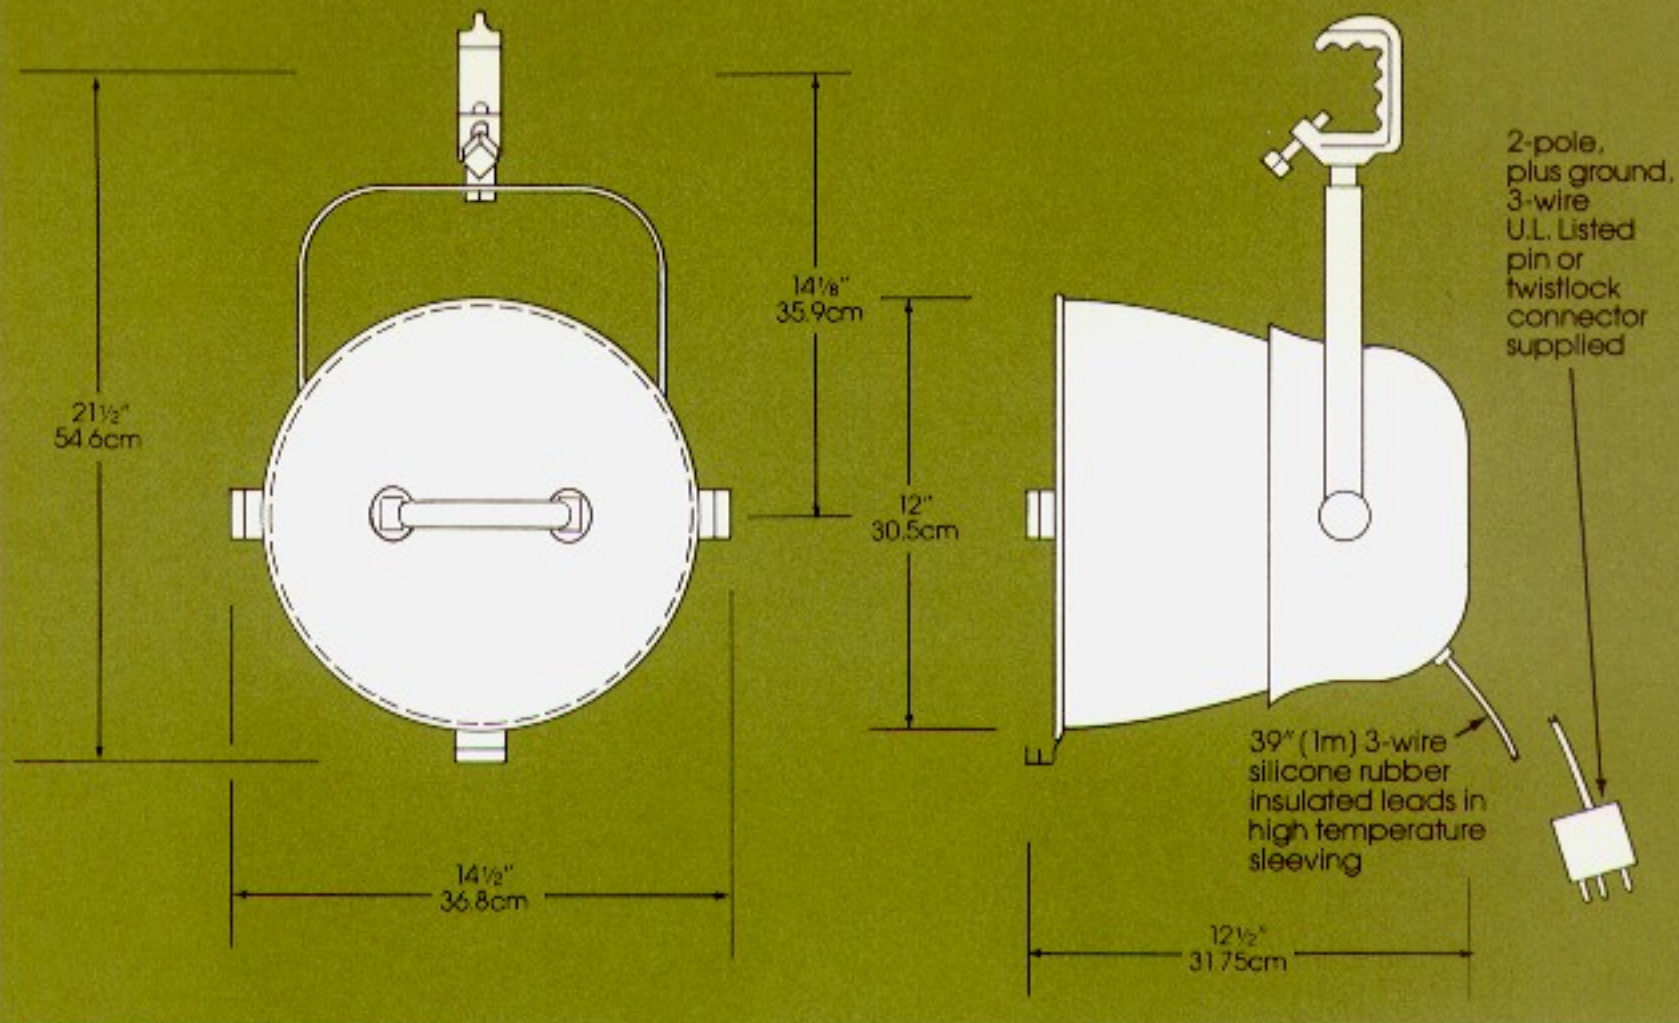

Designed for small studios and theatres, the Kliegl Model 3450 Scenar is a com

weight, (8 lbs.) rugged, yet compact construction make it extremely useful in portable

full range of accessories available includes the standard "C" clamp, scenery

Model 3450

300-500 Watt
12" Scoop

U.L. Listed Union Made in the U.S.A.

Accessories

- 13450 Frame for diffusion & color media
- 1850 "C" clamp (furnished as standard equipment)
- 1860C 18" "C" clamp side arm
- 1415 18" Spoke base floor stand
- 1420 19" roller-caster floor stand
- 110 Safety cable (furnished as standard equipment)
- 1867 Scenery clamp

Connectors

- 955G 2-pole, 3-wire 20A Pin connector
- TLG 2-pole, 3-wire 20A Twistlock connector (L5-20P)

Candlepower

Lamps

ANSI Code	Watts	Color Temp.	Avg. Rated Life Hrs.	Nom. Lumens
EHZ	300	2950°K	2000	5,900
FCZ	500	3000°K	2000	9,300
FDN	500	3200°K	400	12,800