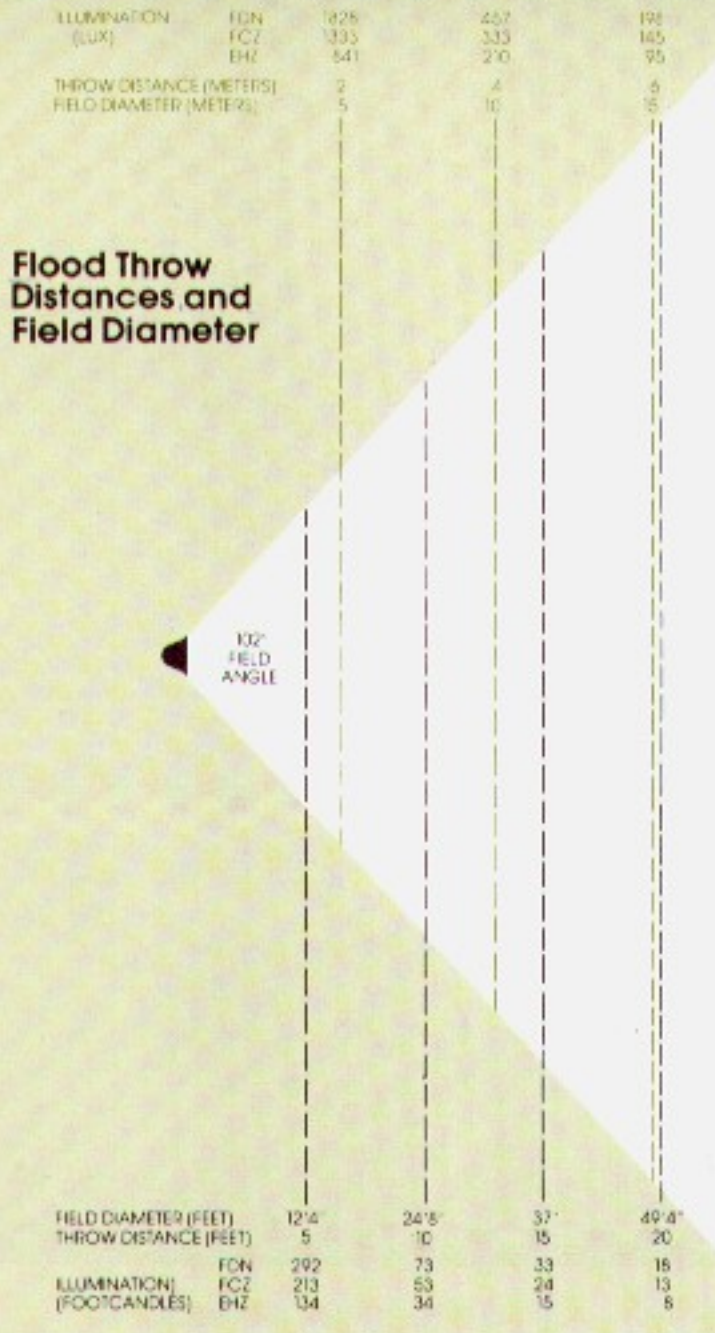

Designed for small studios and theatres, the Kliegl Model 3450 Scenar is a com

weight, (8 lbs.) rugged, yet compact construction make it extremely useful in portable

full range of accessories available includes the standard "C" clamp, scenery

Model 3450

300-500 Watt
12" Scoop

U.L. Listed Union Made in the U.S.A.

Accessories

- 13450 Frame for diffusion & color media
- 1850 "C" clamp (furnished as standard equipment)
- 1860C 18" "C" clamp side arm
- 1415 18" Spoke base floor stand
- 1420 19" roller-caster floor stand
- 110 Safety cable (furnished as standard equipment)
- 1867 Scenery clamp

Connectors

- 955G 2-pole, 3-wire 20A Pin connector
- TLG 2-pole, 3-wire 20A Twistlock connector (L5-20P)

Candlepower

Lamps

ANSI Code	Watts	Color Temp.	Avg. Rated Life Hrs.	Nom. Lumens
EHZ	300	2950°K	2000	5,900
FCZ	500	3000°K	2000	9,300
FDN	500	3200°K	400	12,800