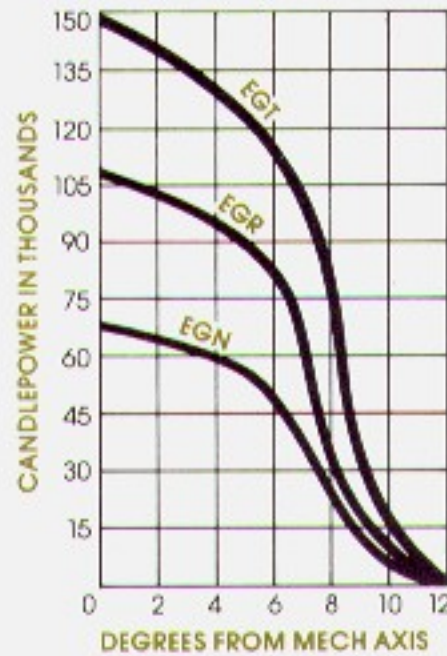

10° Field angle spot

Model 3440

500-1000 Watt 11" Klieglun Beam Projector

U.L. Listed Union Made in the U.S.A.

Flood Throw Distances and Field Diameter

Flood Candlepower

Spot Throw Distances and Field Diameter

Spot Candlepower

Lamps

| ANSI Code | Watts | Color Temp. | Avg. Rated Life Hrs. | Nom. Lumens |
|-----------|-------|-------------|----------------------|-------------|
| EGT | 1000 | 3200°K | 200 | 28,500 |
| EGR | 750 | 3200°K | 200 | 21,000 |
| EGN | 500 | 3200°K | 100 | 13,000 |

Connectors

- 955G 2-pole, 3-wire 20A pin connector
- TLG 2-pole, 3-wire 20A Twistlock connector (L5-20P)

Kliegl Bros.
32-32 48th Ave.
Long Island City
New York 11101
212-786-7474
Telex: 960158

© 1978 Kliegl Bros.
Printed in U.S.A.