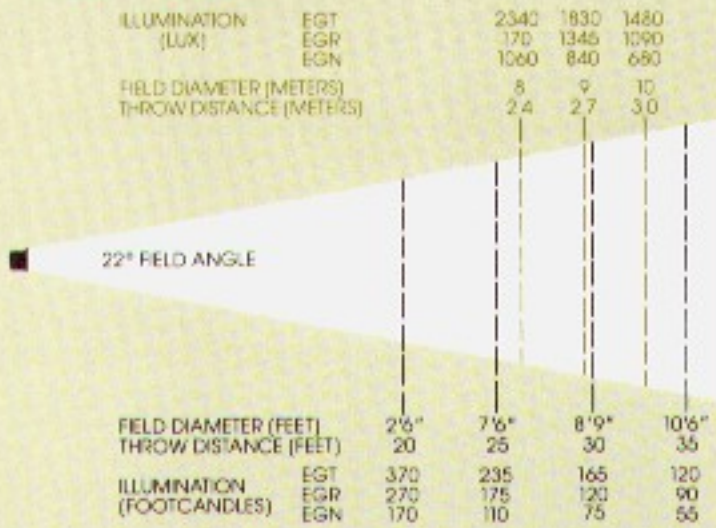

10° Field angle spot

Model 3440

500-1000 Watt 11" Klieglun Beam Projector

U.L. Listed Union Made in the U.S.A.

Flood Throw Distances and Field Diameter

Flood Candlepower

Spot Throw Distances and Field Diameter

Spot Candlepower

Lamps

| ANSI Code | Watts | Color Temp. | Avg. Rated Life Hrs. | Nom. Lumens |
|-----------|-------|-------------|----------------------|-------------|
| EGT | 1000 | 3200°K | 200 | 28,500 |
| EGR | 750 | 3200°K | 200 | 21,000 |
| EGN | 500 | 3200°K | 100 | 13,000 |

Connectors

- 955G 2-pole, 3-wire 20A pin connector
- TLG 2-pole, 3-wire 20A Twistlock connector (L5-20P)

Kliegl Bros.
32-32 48th Ave.
Long Island City
New York 11101
212-786-7474
Telex: 960158

© 1978 Kliegl Bros.
Printed in U.S.A.