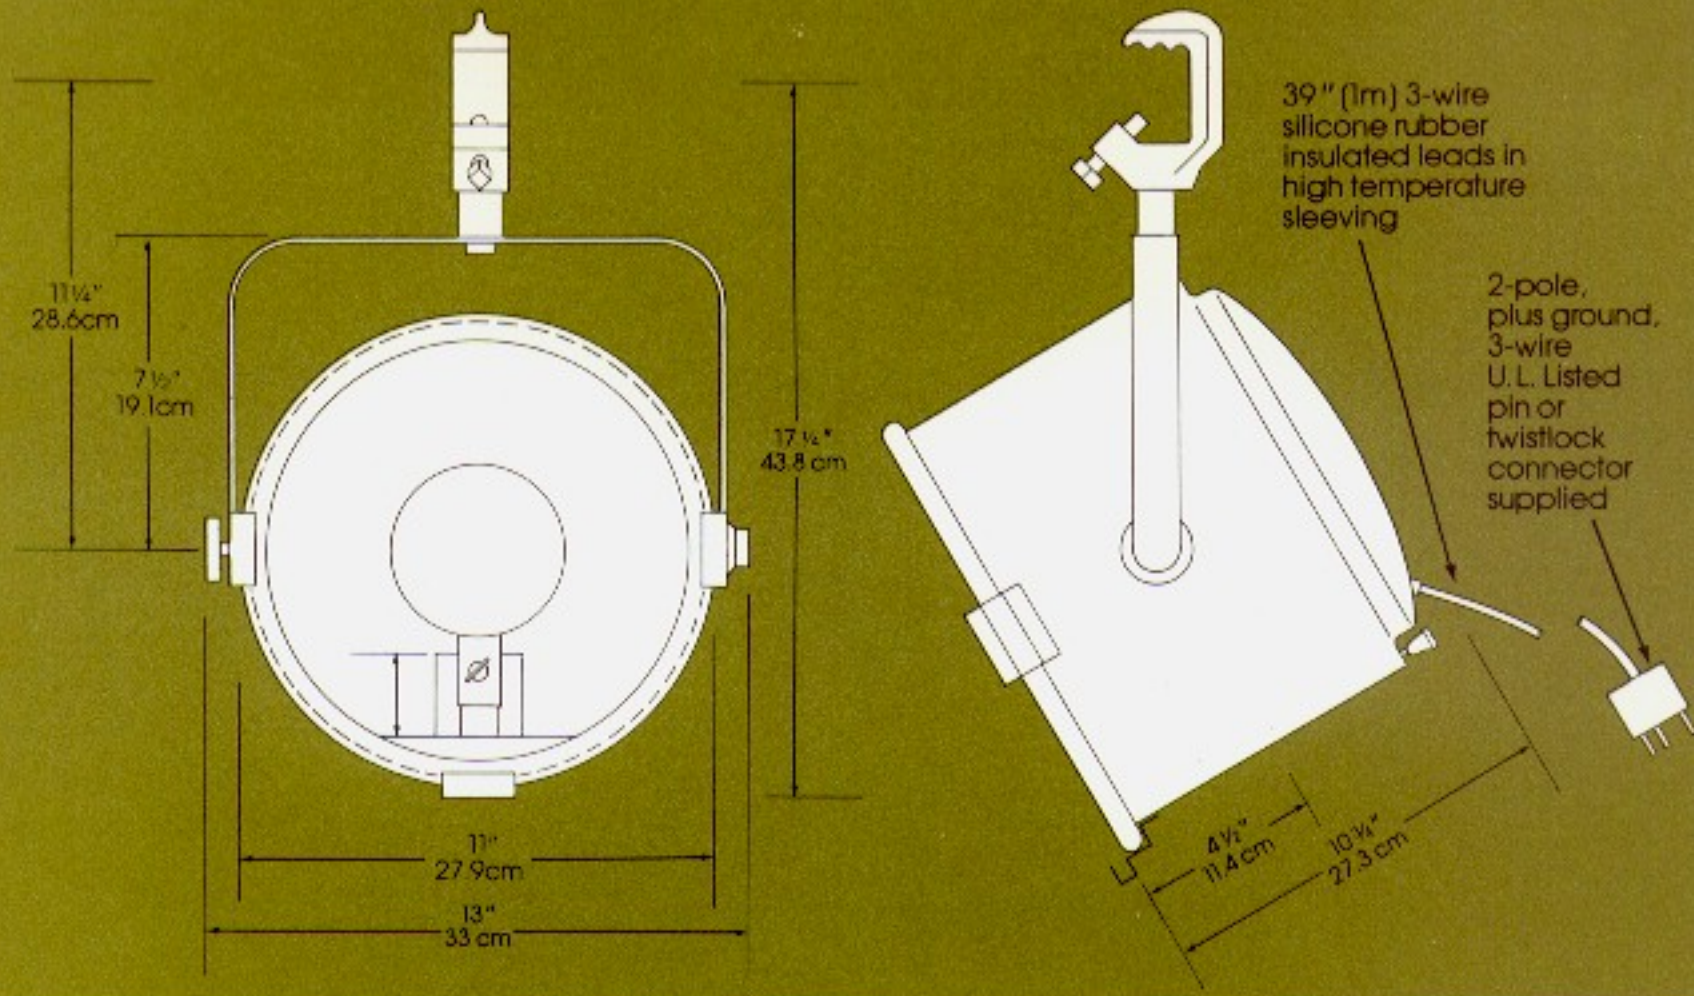

10° Field angle spot

Model 3440

500-1000 Watt 11" Klieglun Beam Projector

U.L. Listed Union Made in the U.S.A.

Flood Throw Distances and Field Diameter

Flood Candlepower

Spot Throw Distances and Field Diameter

Spot Candlepower

Lamps

| ANSI Code | Watts | Color Temp. | Avg. Rated Life Hrs. | Nom. Lumens |
|-----------|-------|-------------|----------------------|-------------|
| EGT | 1000 | 3200°K | 200 | 28,500 |
| EGR | 750 | 3200°K | 200 | 21,000 |
| EGN | 500 | 3200°K | 100 | 13,000 |

Accessories

- 13440 Color frame
- 1850 "C" clamp (furnished as standard equipment)
- 1860C 18" "C" clamp side arm
- 1415 18" Spoke base floor stand
- 1420 19" roller caster floor stand
- 110 Safety cable (furnished as standard equipment)
- 1867 Scenery clamps

Connectors

- 955G 2-pole, 3-wire 20A pin connector
- TLG 2-pole, 3-wire 20A Twistlock connector (L5-20P)

Kliegl Bros.
32-32 48th Ave.
Long Island City
New York 11101
212-786-7474
Telex: 960158

© 1978 Kliegl Bros.
Printed in U.S.A.