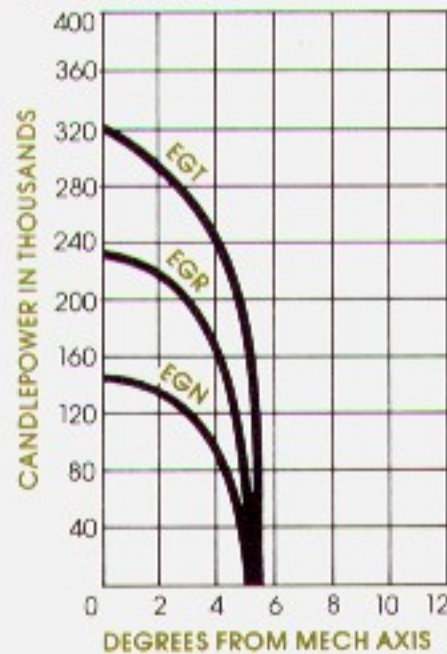

10° Field angle spot

Model 3440

500-1000 Watt 11" Klieglun Beam Projector

U.L. Listed Union Made in the U.S.A.

Flood Throw Distances and Field Diameter

Flood Candlepower

Spot Throw Distances and Field Diameter

Spot Candlepower

Lamps

| ANSI Code | Watts | Color Temp. | Avg. Rated Life Hrs. | Nom. Lumens |
|-----------|-------|-------------|----------------------|-------------|
| EGT | 1000 | 3200°K | 200 | 28,500 |
| EGR | 750 | 3200°K | 200 | 21,000 |
| EGN | 500 | 3200°K | 100 | 13,000 |

Connectors

- 955G 2-pole, 3-wire 20A pin connector
- TLG 2-pole, 3-wire 20A Twistlock connector (L5-20P)

Kliegl Bros.
32-32 48th Ave.
Long Island City
New York 11101
212-786-7474
Telex: 960158

© 1978 Kliegl Bros.
Printed in U.S.A.