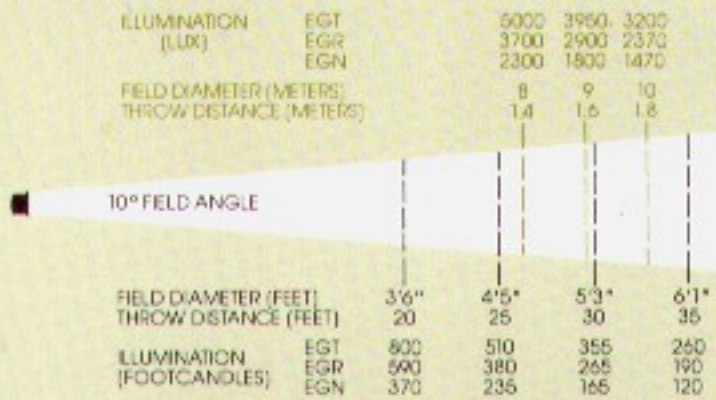

10° Field angle spot

Model 3440

500-1000 Watt 11" Klieglun Beam Projector

U.L. Listed Union Made in the U.S.A.

Flood Throw Distances and Field Diameter

Flood Candlepower

Spot Throw Distances and Field Diameter

Spot Candlepower

Lamps

| ANSI Code | Watts | Color Temp. | Avg. Rated Life Hrs. | Nom. Lumens |
|-----------|-------|-------------|----------------------|-------------|
| EGT | 1000 | 3200°K | 200 | 28,500 |
| EGR | 750 | 3200°K | 200 | 21,000 |
| EGN | 500 | 3200°K | 100 | 13,000 |

Connectors

- 955G 2-pole, 3-wire 20A pin connector
- TLG 2-pole, 3-wire 20A Twistlock connector (L5-20P)

Kliegl Bros.
32-32 48th Ave.
Long Island City
New York 11101
212-786-7474
Telex: 960158

© 1978 Kliegl Bros.
Printed in U.S.A.