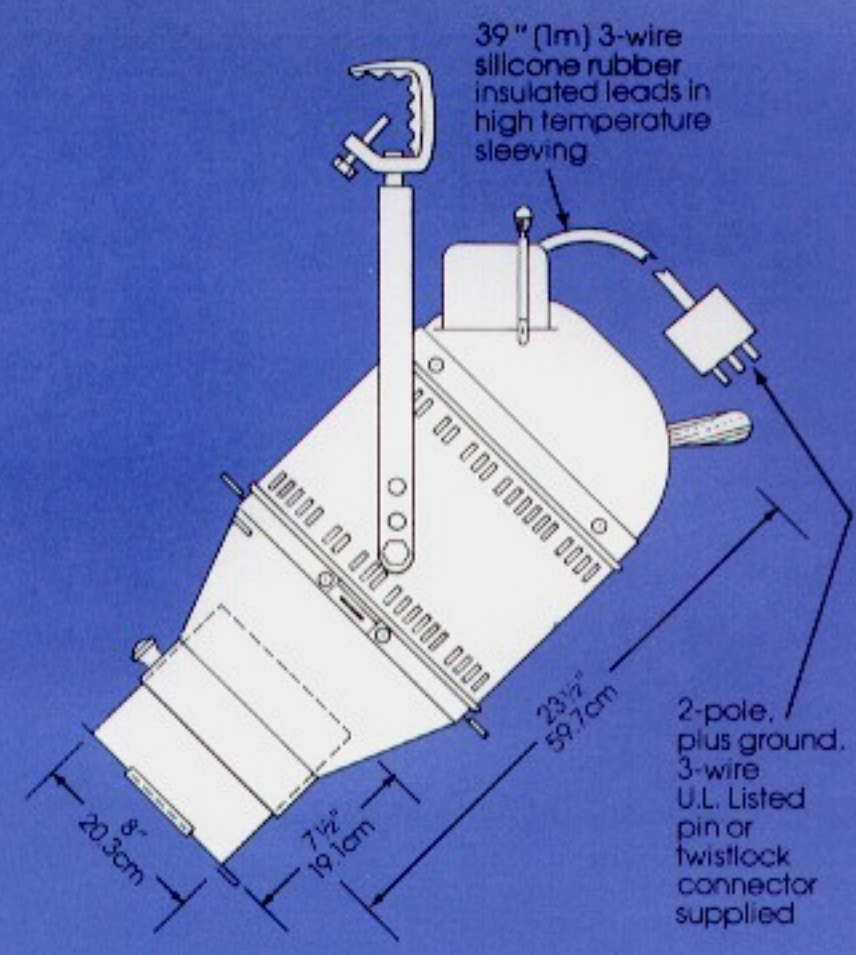

Lighting by Kliegmann

Model 1358/8

2000 watt
8" Klieglight

Kliegl

U.L. Listed Union Made in the U.S.A.

Throw Distance and Field Diameter

Lamps

ANSI Code	Watts	Color Temp.	Avg. Rated Life Hrs.	Nom. Lumens
CYX	2000	3200°K	250	59,000
BWA	2000	3200°K	400	57,000

Candlepower

Accessories

- 11358/8 Standard Color Frame
- 31358 Pattern Holder
- 41358 Set of 16 Patterns
- 1850B "C" Clamp (furnished as standard equipment)
- 1860C 18" "C" Clamp Side Arm
- 1422 30" Roller Caster Floor Stand or
- 1421 25" Roller Caster Floor Stand
- 110 Safety Cable (furnished as standard equipment)

Connectors

- 955 G 2-pole, 3-wire 20A Pin Connector
- TLG 2-pole, 3-wire 20A Twistlock Connector (L5-20P)

Kliegl

Kliegl Bros.
32-32 48th Ave.
Long Island City
New York 11101
212-786-7474
Telex: 960158

© 1980, Kliegl Bros.
Printed in U.S.A.

NOTE: MANUFACTURE WILL TAKE APPROXIMATELY WEEKS FOLLOWING RECEIPT OF APPROVED DRAWINGS BY.....

Lighting	NEW YORK LOS ANGELES	DESCRIPTION: KLIFGL #1558/8 QUARTZ ELLIPSOIDAL SPOTLIGHT.	S.O. #
			REF.
JOB DWG. #	CAT. #	DATE	SCALE 1/8"=1"
			PRG. DWG #
			5063