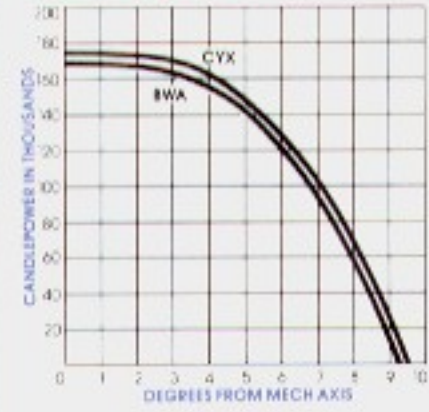

Lighting by Kliegmann

Model 1358/8

2000 watt
8" Klieglight

Kliegl

U.L. Listed Union Made in the U.S.A.

Throw Distance and Field Diameter

Lamps

ANSI Code	Watts	Color Temp.	Avg. Rated Life Hrs.	Nom. Lumens
CYX	2000	3200°K	250	59,000
BWA	2000	3200°K	400	57,000

Candlepower

Accessories

- 11358/8 Standard Color Frame
- 31358 Pattern Holder
- 41358 Set of 16 Patterns
- 1850B "C" Clamp (furnished as standard equipment)
- 1860C 18" "C" Clamp Side Arm
- 1422 30" Roller Caster Floor Stand or
- 1421 25" Roller Caster Floor Stand
- 110 Safety Cable (furnished as standard equipment)

Connectors

- 955 G 2-pole, 3-wire 20A Pin Connector
- TLG 2-pole, 3-wire 20A Twistlock Connector (L5-20P)

Kliegl

Kliegl Bros.
32-32 48th Ave.
Long Island City
New York 11101
212-786-7474
Telex: 960158

© 1980, Kliegl Bros.
Printed in U.S.A.