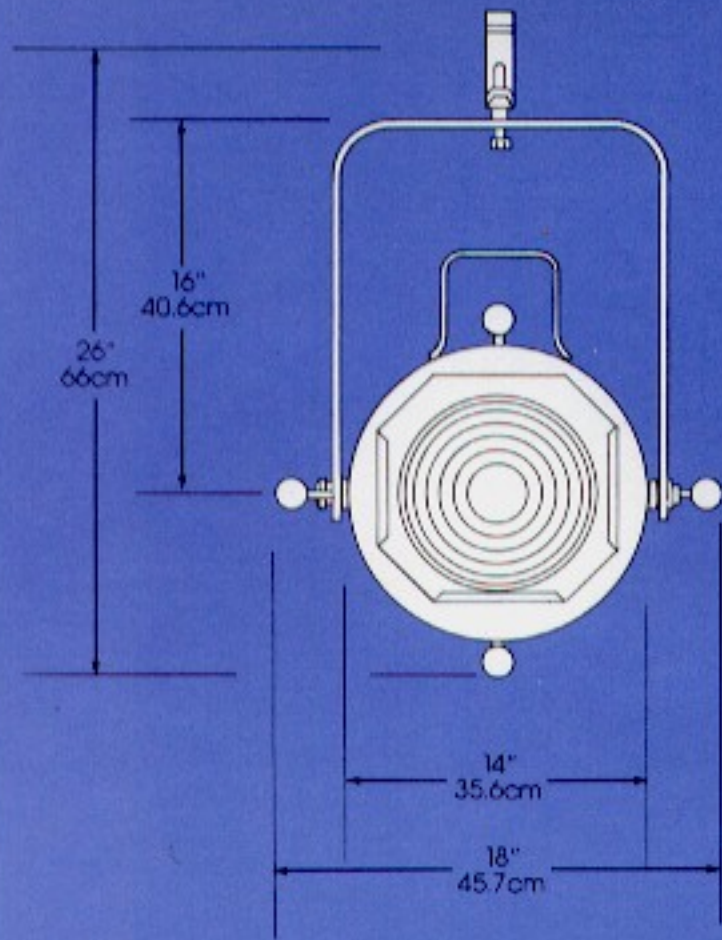

Lighting by Kliegmann

Model 1358/8

2000 watt
8" Klieglight

Kliegl

U.L. Listed Union Made in the U.S.A.

Throw Distance and Field Diameter

Lamps

ANSI Code	Watts	Color Temp.	Avg. Rated Life Hrs.	Nom. Lumens
CYX	2000	3200°K	250	59,000
BWA	2000	3200°K	400	57,000

Candlepower

Accessories

- 11358/8 Standard Color Frame
- 31358 Pattern Holder
- 41358 Set of 16 Patterns
- 1850B "C" Clamp (furnished as standard equipment)
- 1860C 18" "C" Clamp Side Arm
- 1422 30" Roller Caster Floor Stand or
- 1421 25" Roller Caster Floor Stand
- 110 Safety Cable (furnished as standard equipment)

Connectors

- 955 G 2-pole, 3-wire 20A Pin Connector
- TLG 2-pole, 3-wire 20A Twistlock Connector (L5-20P)

Kliegl

Kliegl Bros.
32-32 48th Ave.
Long Island City
New York 11101
212-786-7474
Telex: 960158

© 1980, Kliegl Bros.
Printed in U.S.A.

NOTE: MANUFACTURE WILL TAKE APPROXIMATELY WEEKS FOLLOWING RECEIPT OF APPROVED DRAWINGS BY.....

Lighting	NEW YORK LOS ANGELES	DESCRIPTION: KLIFGL #1558/8 QUARTZ ELLIPSOIDAL SPOTLIGHT.	S.O. #
			REF.
JOB DWG. #	CAT. #	DATE	SCALE 1/8"=1"
			PRG. DWG #
			5063