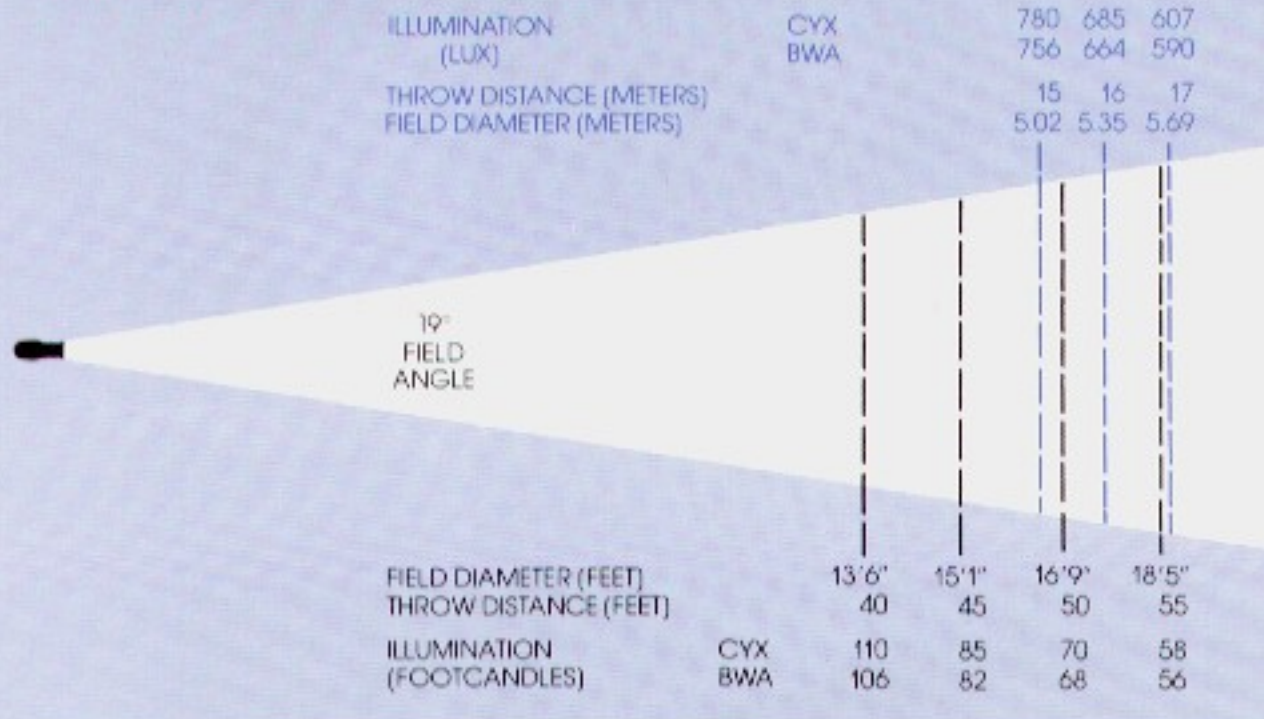

Lighting by Kliegmann

Model 1358/8

2000 watt
8" Klieglight

Kliegl

U.L. Listed Union Made in the U.S.A.

Throw Distance and Field Diameter

Lamps

ANSI Code	Watts	Color Temp.	Avg. Rated Life Hrs.	Nom. Lumens
CYX	2000	3200°K	250	59,000
BWA	2000	3200°K	400	57,000

Candlepower

Accessories

- 11358/8 Standard Color Frame
- 31358 Pattern Holder
- 41358 Set of 16 Patterns
- 1850B "C" Clamp (furnished as standard equipment)
- 1860C 18" "C" Clamp Side Arm
- 1422 30" Roller Caster Floor Stand or
- 1421 25" Roller Caster Floor Stand
- 110 Safety Cable (furnished as standard equipment)

Connectors

- 955 G 2-pole, 3-wire 20A Pin Connector
- TLG 2-pole, 3-wire 20A Twistlock Connector (L5-20P)

Kliegl

Kliegl Bros.
32-32 48th Ave.
Long Island City
New York 11101
212-786-7474
Telex: 960158

© 1980, Kliegl Bros.
Printed in U.S.A.

NOTE: MANUFACTURE WILL TAKE APPROXIMATELY WEEKS FOLLOWING RECEIPT OF APPROVED DRAWINGS BY.....

Lighting	NEW YORK LOS ANGELES	DESCRIPTION: KLIFGL #1558/8 QUARTZ ELLIPSOIDAL SPOTLIGHT.	S.O. #
			REF.
JOB DWG. #	CAT. #	DATE	SCALE 1/8"=1"
			PRG. DWG #
			5063