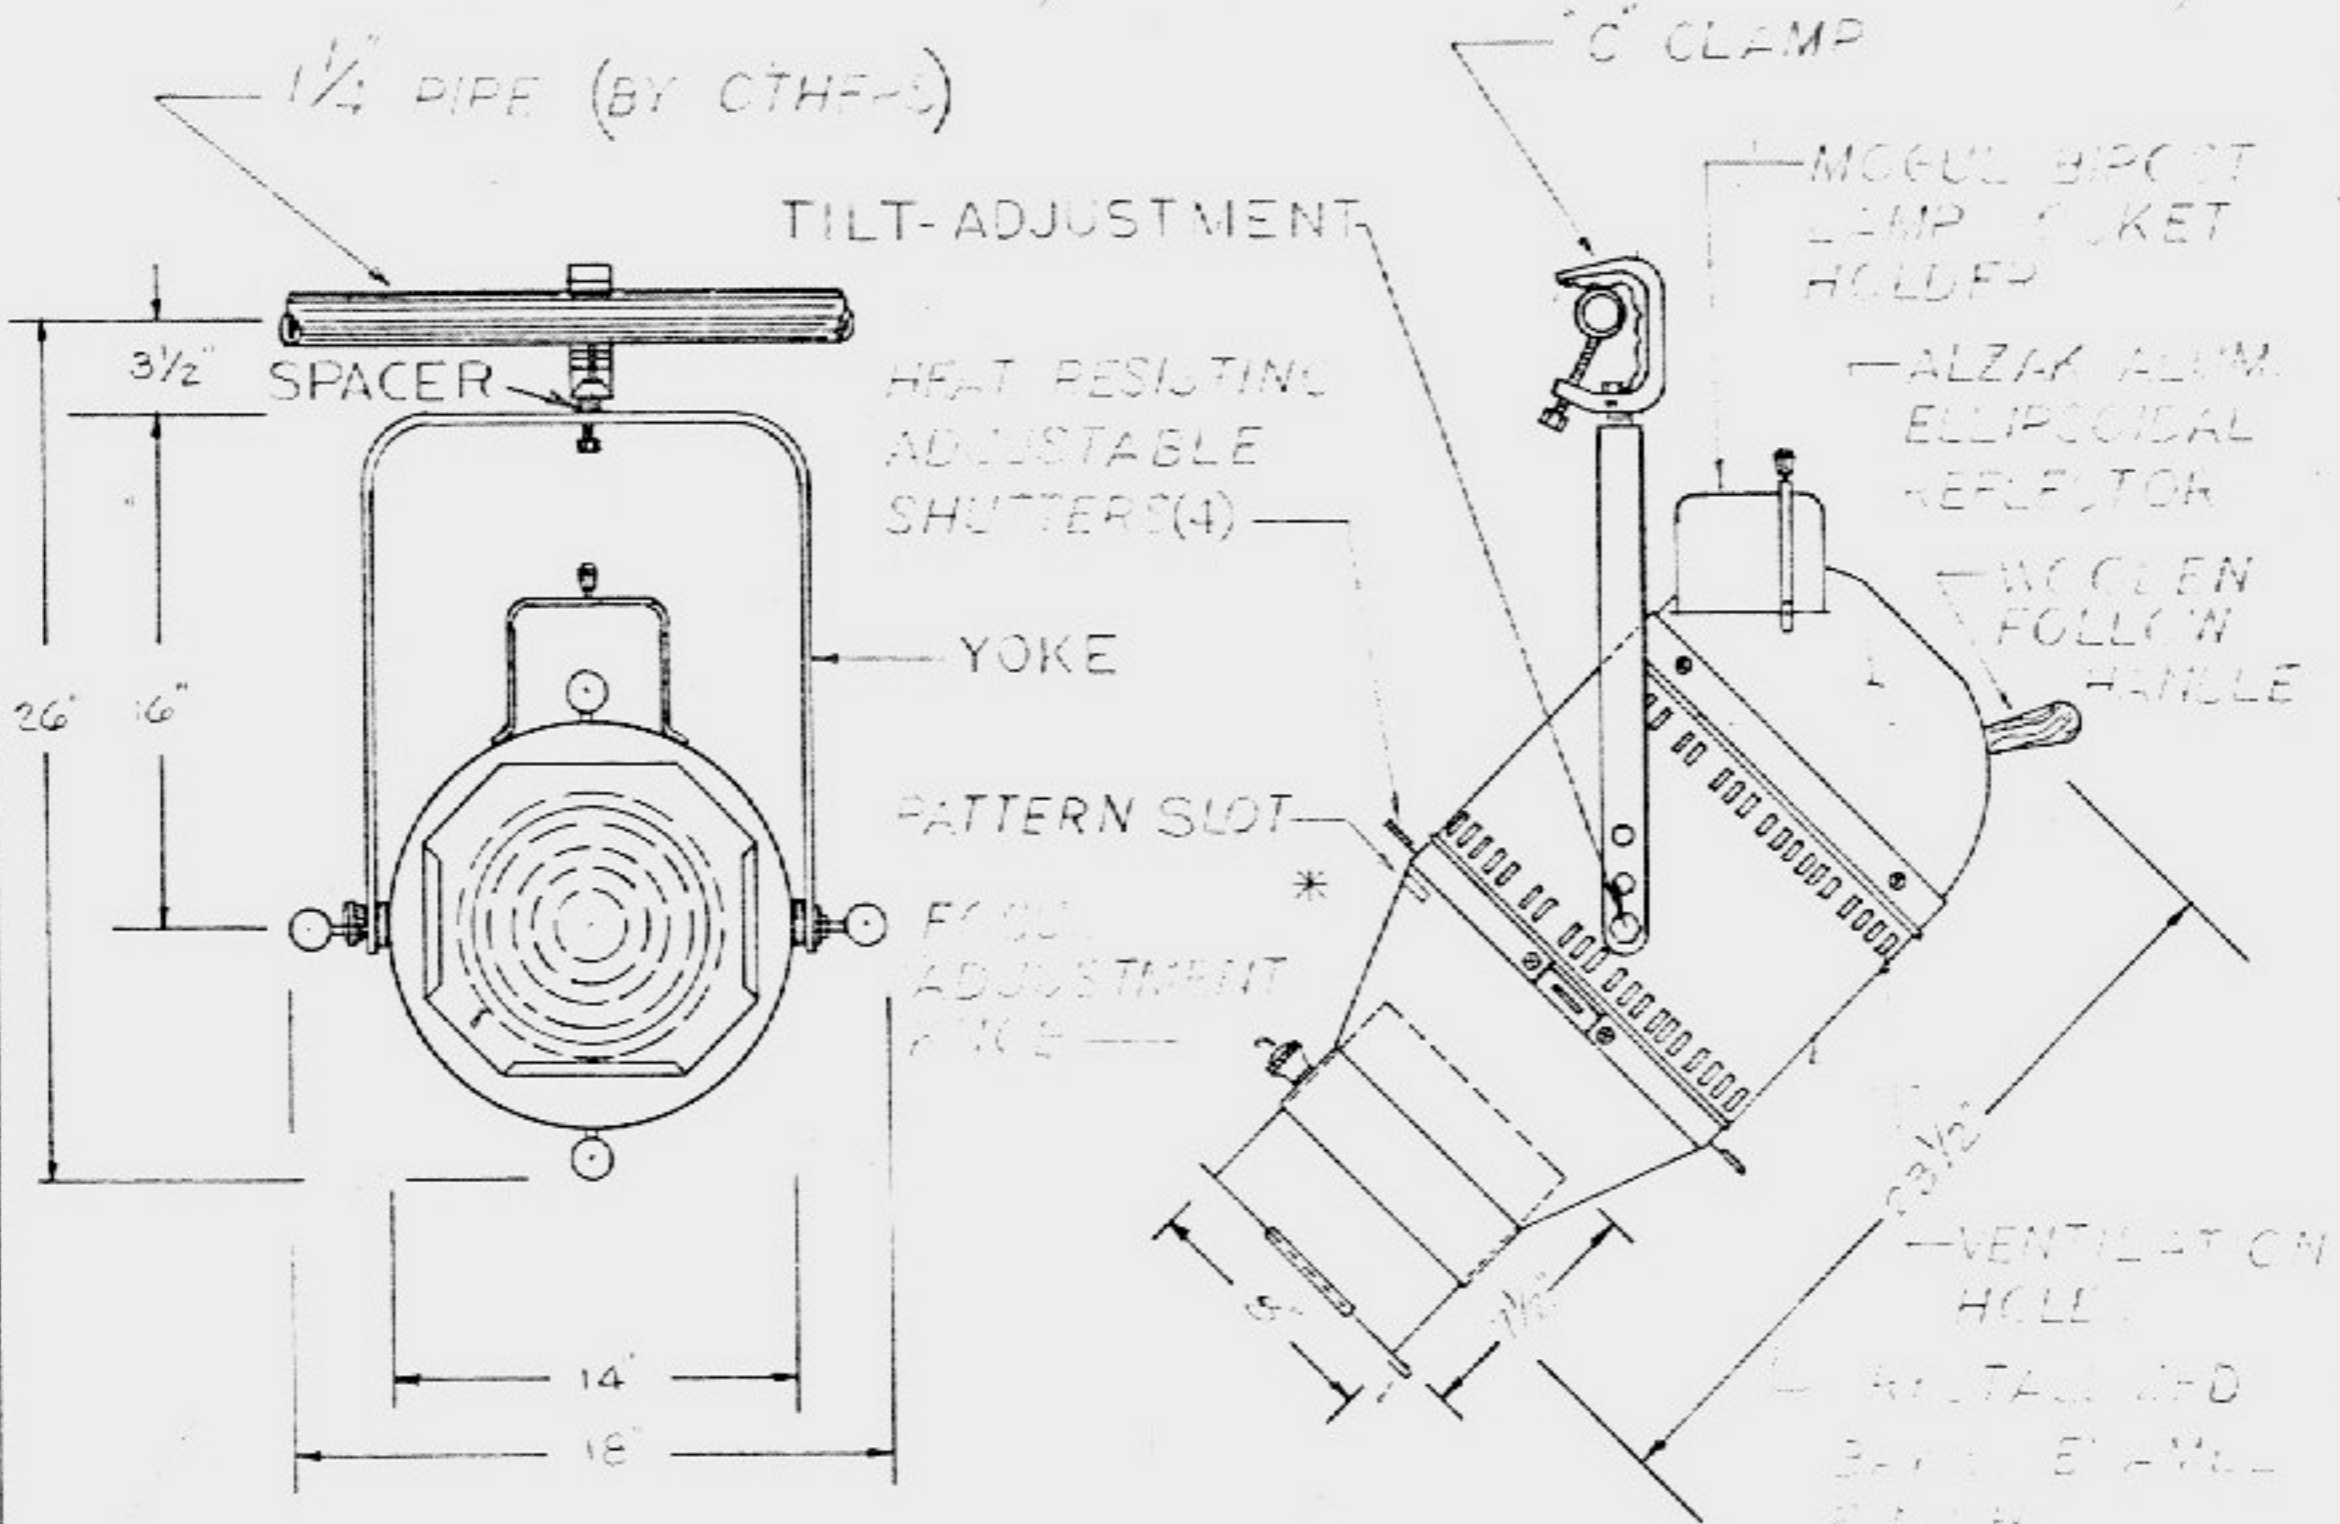

Candlepower

Accessories

- 11358/8 Standard Color Frame
- 31358 Pattern Holder
- 41358 Set of 16 Patterns
- 1850B "C" Clamp (furnished as standard equipment)
- 1860C 18" "C" Clamp Side Arm
- 1422 30" Roller Caster Floor Stand or
- 1421 25" Roller Caster Floor Stand
- 110 Safety Cable (furnished as standard equipment)

Connectors

- 955 G 2-pole, 3-wire 20A Pin Connector
- TLG 2-pole, 3-wire 20A Twistlock Connector (L5-20P)

Kliegl

Kliegl Bros.
32-32 48th Ave.
Long Island City
New York 11101
212-786-7474
Telex: 960158

© 1980, Kliegl Bros.
Printed in U.S.A.

NOTE: MANUFACTURE WILL TAKE APPROXIMATELY WEEKS FOLLOWING RECEIPT OF APPROVED DRAWINGS BY.....

Lighting	NEW YORK LOS ANGELES	DESCRIPTION: KLIFGL #1558/8 QUARTZ ELLIPSOIDAL SPOTLIGHT.	S.O. #
			REF.
JOB DWG. #	CAT. #	DATE	SCALE 1/8"=1"
			PRG. DWG #
			5063