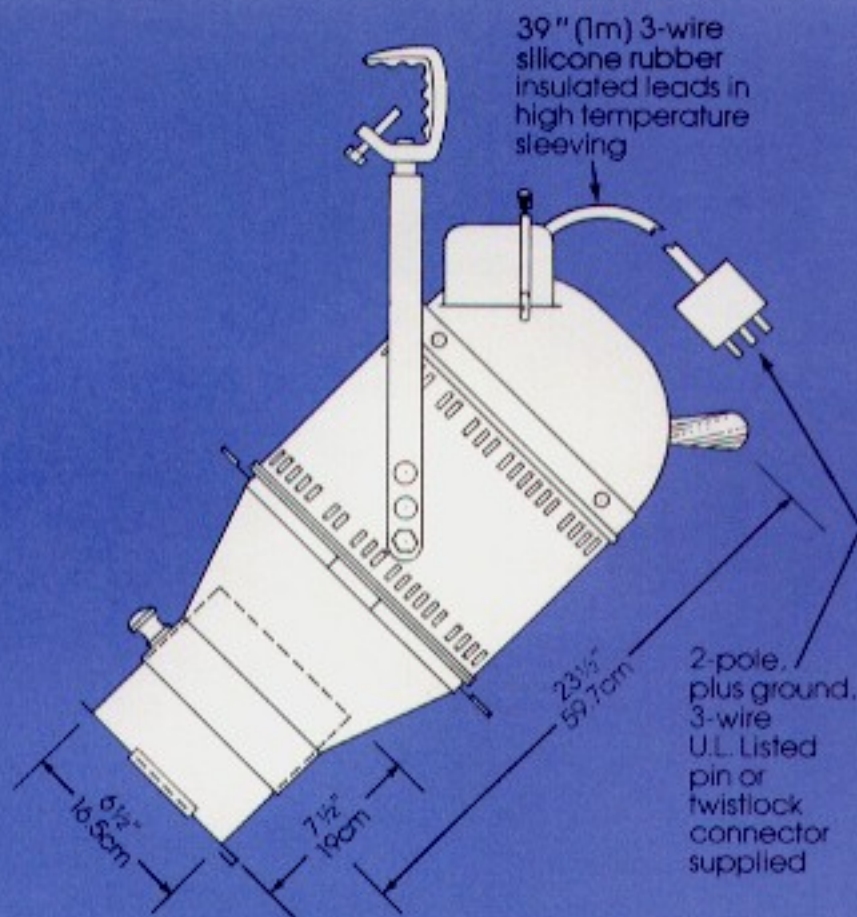

Model 1358/6

2000 watt
6" Klieglight

Kliegl

U.L. Listed Union Made in the U.S.A.