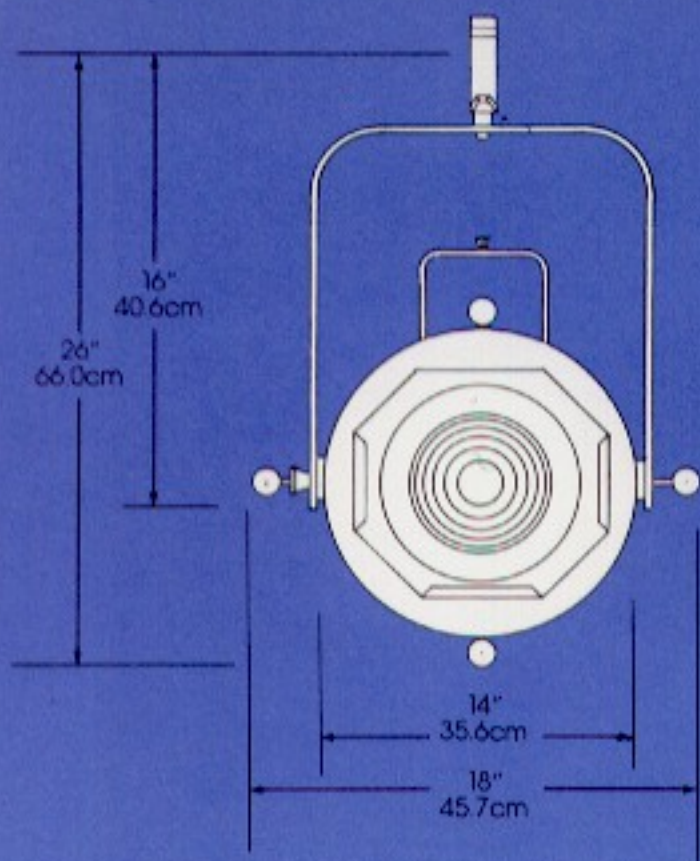

### Throw Distance and Field Diameter

### Connectors

- 955G 2-pole, 3-wire, 20A pin connector
- TLG 2-pole, 3-wire, 20A twistlock connector (L5-20P)