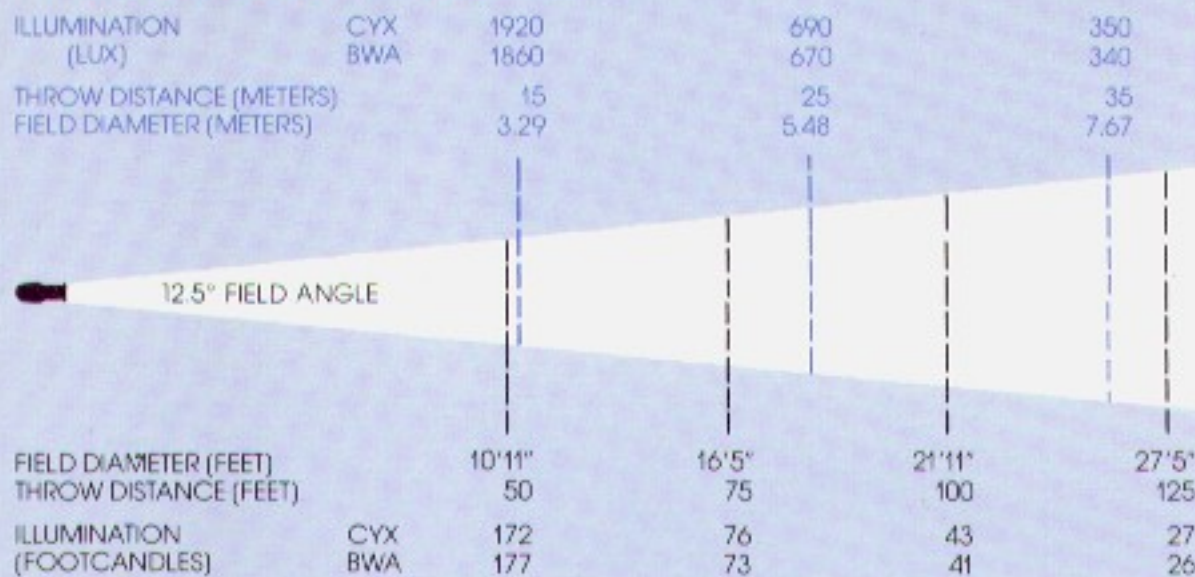

Model 1358/10

2000 Watt
10" Klieglight

Kliegl

U.L. Listed Union Made in the U.S.A.

Throw Distance and Field Diameter

Lamps

ANSI Code	Watts	Color Temp.	Avg. Rated Life Hrs.	Nom. Lumens
CYX	2000	3200°K	250	59,000
BWA	2000	3200°K	400	57,000

Candlepower

Accessories

- 11358/10 Standard Color Frame
- 31358 Pattern Holder
- 41358 Set of 16 Patterns
- 1850B "C" Clamp (furnished as standard equipment)
- 1860C 18" "C" Clamp Side Arm
- 1422 30" Roller Caster Floor Stand or
- 1421 25" Roller Caster Floor Stand
- 110 Safety Cable (furnished as standard equipment)

Connectors

- 955G 2-pole, 3-wire, 20A pin connector
- TLG 2-pole, 3-wire, 20A twistlock connector (L5-20P)

Kliegl

Kliegl Bros.
32-32 48th Ave.
Long Island City
New York 11101
212/786-7474
Telex: 960158

© 1980, Kliegl Bros.
Printed in U.S.A.