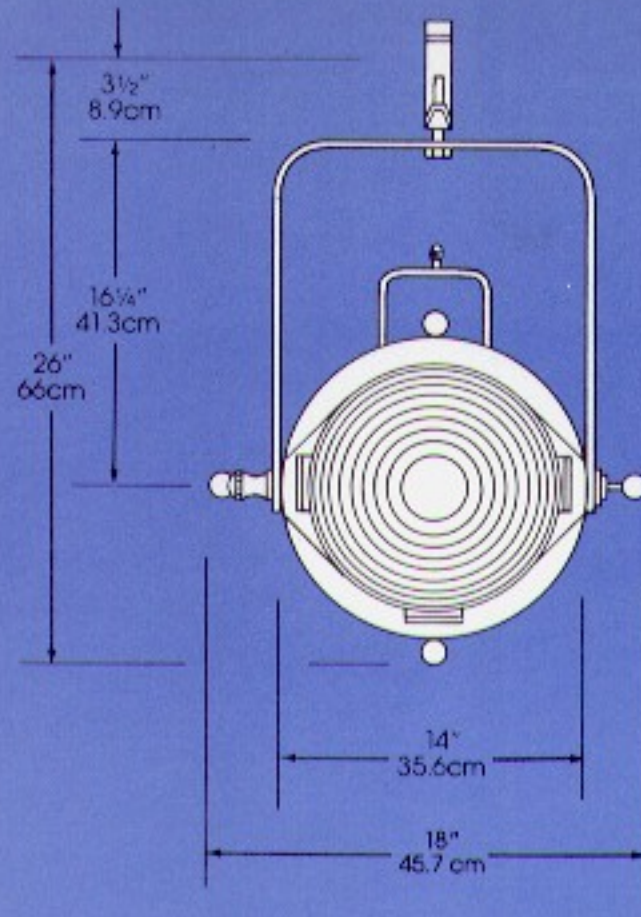

Model 1358/10

2000 Watt
10" Klieglight

Kliegl

U.L. Listed Union Made in the U.S.A.

Throw Distance and Field Diameter

Lamps

ANSI Code	Watts	Color Temp.	Avg. Rated Life Hrs.	Nom. Lumens
CYX	2000	3200°K	250	59,000
BWA	2000	3200°K	400	57,000

Candlepower

Accessories

- 11358/10 Standard Color Frame
- 31358 Pattern Holder
- 41358 Set of 16 Patterns
- 1850B "C" Clamp (furnished as standard equipment)
- 1860C 18" "C" Clamp Side Arm
- 1422 30" Roller Caster Floor Stand or
- 1421 25" Roller Caster Floor Stand
- 110 Safety Cable (furnished as standard equipment)

Connectors

- 955G 2-pole, 3-wire, 20A pin connector
- TLG 2-pole, 3-wire, 20A twistlock connector (L5-20P)

Kliegl

Kliegl Bros.
32-32 48th Ave.
Long Island City
New York 11101
212/786-7474
Telex: 960158

© 1980, Kliegl Bros.
Printed in U.S.A.