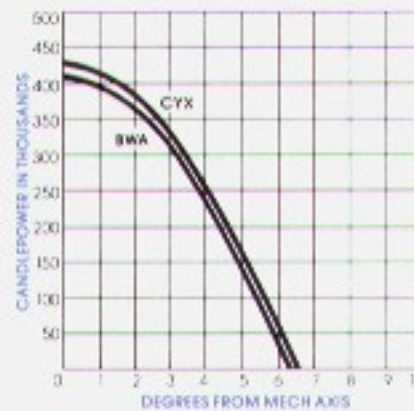

Model 1358/10

2000 Watt
10" Klieglight

Kliegl

U.L. Listed Union Made in the U.S.A.

Throw Distance and Field Diameter

Lamps

ANSI Code	Watts	Color Temp.	Avg. Rated Life Hrs.	Nom. Lumens
CYX	2000	3200°K	250	59,000
BWA	2000	3200°K	400	57,000

Candlepower

Accessories

- 11358/10 Standard Color Frame
- 31358 Pattern Holder
- 41358 Set of 16 Patterns
- 1850B "C" Clamp (furnished as standard equipment)
- 1860C 18" "C" Clamp Side Arm
- 1422 30" Roller Caster Floor Stand or
- 1421 25" Roller Caster Floor Stand
- 110 Safety Cable (furnished as standard equipment)

Connectors

- 955G 2-pole, 3-wire, 20A pin connector
- TLG 2-pole, 3-wire, 20A twistlock connector (L5-20P)

Kliegl

Kliegl Bros.
32-32 48th Ave.
Long Island City
New York 11101
212/786-7474
Telex: 960158

© 1980, Kliegl Bros.
Printed in U.S.A.