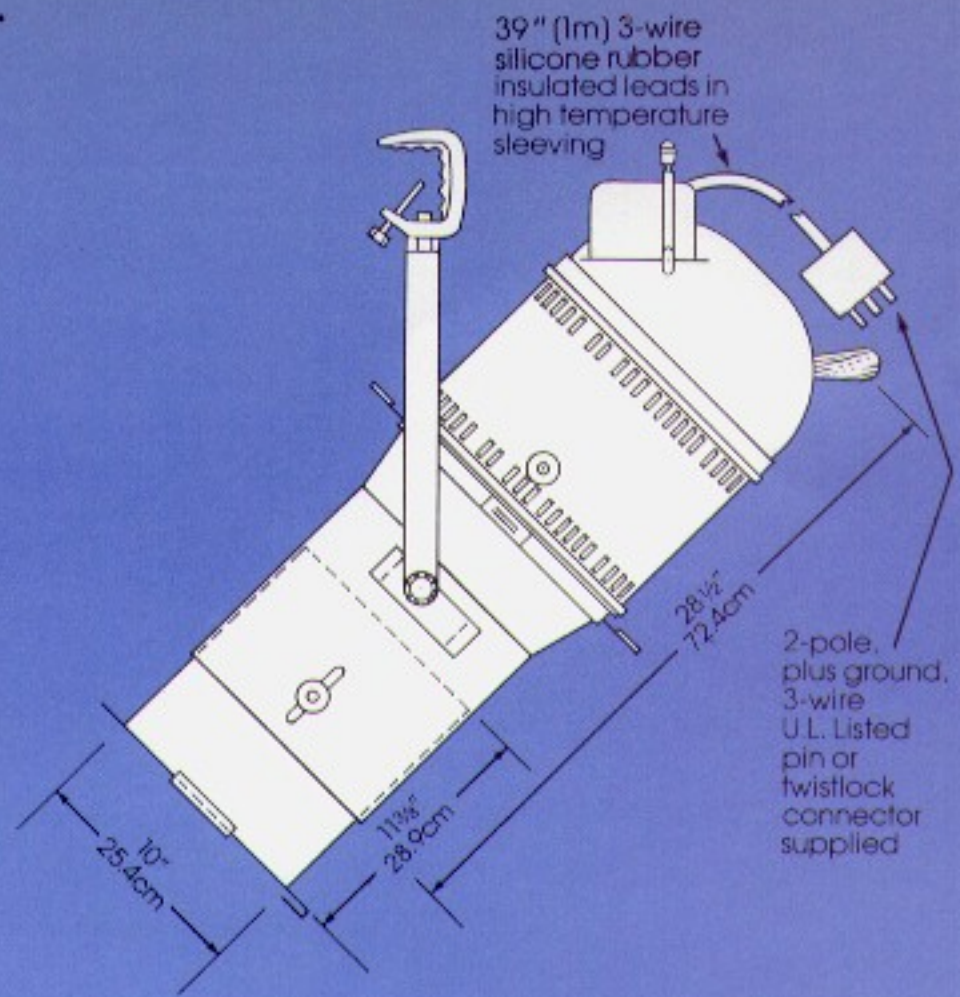

Model 1358/10

2000 Watt
10" Klieglight

Kliegl

U.L. Listed Union Made in the U.S.A.

Throw Distance and Field Diameter

Lamps

ANSI Code	Watts	Color Temp.	Avg. Rated Life Hrs.	Nom. Lumens
CYX	2000	3200°K	250	59,000
BWA	2000	3200°K	400	57,000

Candlepower

Accessories

- 11358/10 Standard Color Frame
- 31358 Pattern Holder
- 41358 Set of 16 Patterns
- 1850B "C" Clamp (furnished as standard equipment)
- 1860C 18" "C" Clamp Side Arm
- 1422 30" Roller Caster Floor Stand or
- 1421 25" Roller Caster Floor Stand
- 110 Safety Cable (furnished as standard equipment)

Connectors

- 955G 2-pole, 3-wire, 20A pin connector
- TLG 2-pole, 3-wire, 20A twistlock connector (L5-20P)

Kliegl

Kliegl Bros.
32-32 48th Ave.
Long Island City
New York 11101
212/786-7474
Telex: 960158

© 1980, Kliegl Bros.
Printed in U.S.A.