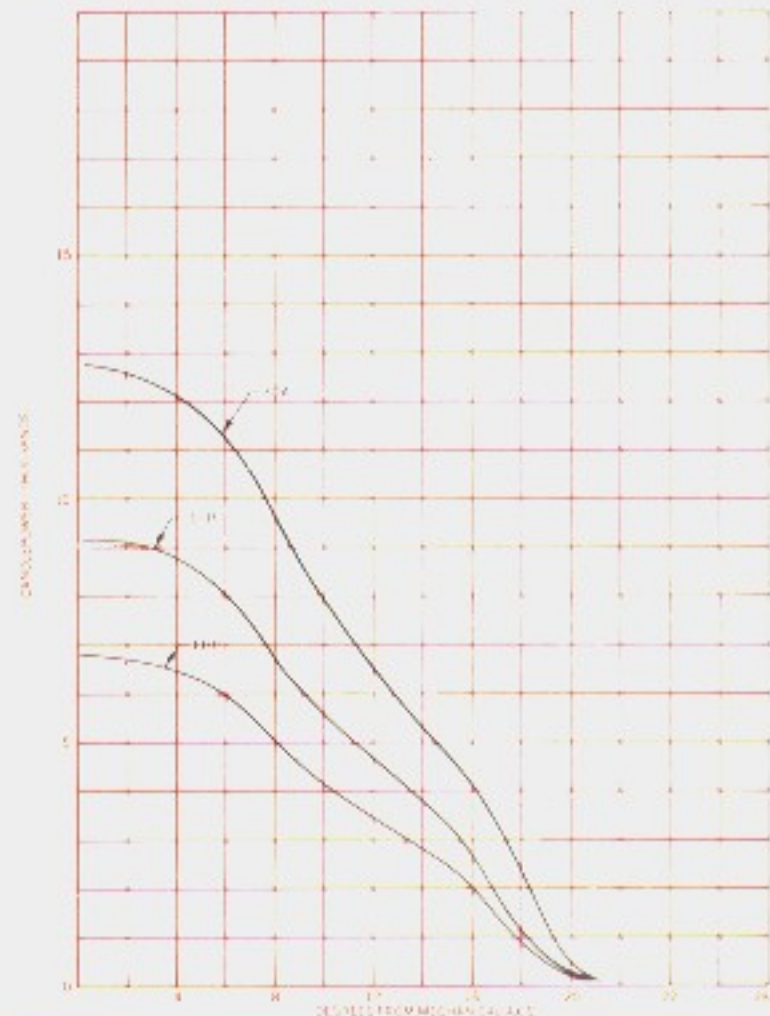

### CONNECTORS

955G	2 Pole 3 Wire 20A Pin Connector (furnished as standard equipment)
TLG	2 Pole 3 Wire 20A Twistlo

Kliegl Model 1341

400 Watt  
3 1/2" Klieglight

Data from ETL Report #413861

U.L. Listed and Labeled

Union Made in the U.S.A.

THROW DISTANCE

CANDLEPOWER DISTRIBUTION CURVES

LAMP INFORMATION

LAMP ANSI CODE	WATTS	VOLTS	BULB	LIFE (HOURS)	°K	LUMENS
EHP	300	120	T-4	2000	3000	5,500
FDA	400	120	T-4	250	3200	10,400
EHR	400	120	T-4	2000	3000	7,500