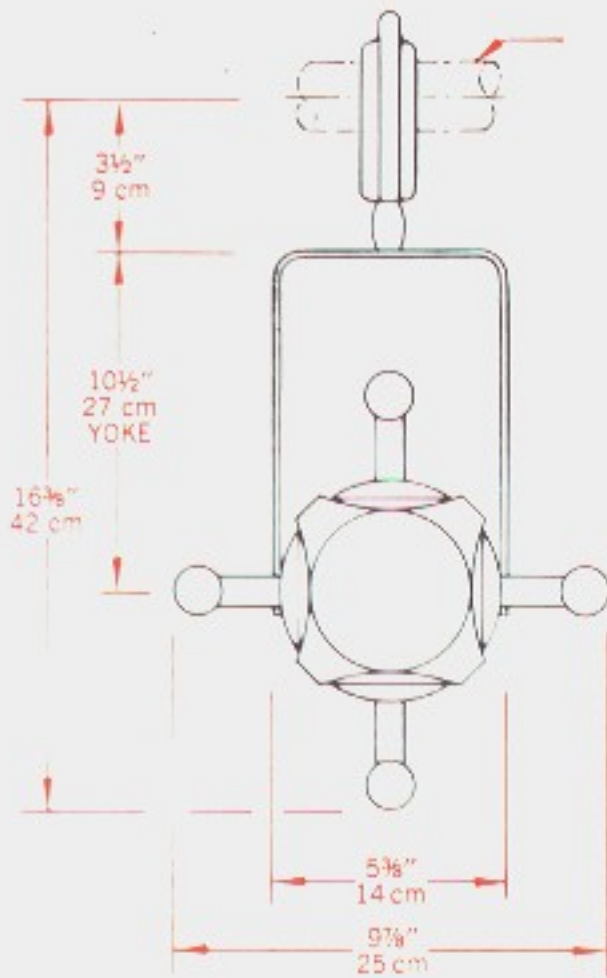

### SPECIFICATIONS

Ellipsoidal reflector spotlights to consist of an aluminum and sheet steel housing, ventilated so that the ambient temperature of the sockets shall not exceed 350°C. Access for relamping and maintenance is by means of hinged rear body with quick acting latch. Fixture support shall be a rigid iron yoke with "C" clamp for up to 2" pipe. Total fixture weight shall not exceed 9 pounds. Optical train shall contain a specular Alzak® aluminum, ellipsoidal reflector; pattern slot; four framing shutters of titanium alloy stainless steel with insulated adjustment handles; dual 3½" diameter heat resisting plano-convex lenses and an adjustable lens tube for focusing. Electrical system to be grounded and consist of 2 single pole, recessed contact sockets (for a 400 watt, T3 tungsten halogen lamp) attached to 36" silicone rubber leads (UL type SF2, 200°C. rated) in high temperature sleeving and terminating in a 2 pole, 3 wire 20A pin connector. With a 400 watt, 250 hour lamp the unit shall produce a field angle of 37° which equals or exceeds 13,000 candlepower and shall meet all performance standards listed in the manufacturer's current catalog for this item. Unit to be KLIEGL #1341.

### CONNECTORS

955G	2 Pole 3 Wire 20A Pin Connector (furnished as standard equipment)
TLG	2 Pole 3 Wire 20A Twistlo

Kliegl Model 1341

400 Watt  
3 1/2" Klieglight

Data from ETL Report #413861

U.L. Listed and Labeled

Union Made in the U.S.A.

THROW DISTANCE

CANDLEPOWER DISTRIBUTION CURVES

LAMP INFORMATION

LAMP ANSI CODE	WATTS	VOLTS	BULB	LIFE (HOURS)	°K	LUMENS
EHP	300	120	T-4	2000	3000	5,500
FDA	400	120	T-4	250	3200	10,400
EHR	400	120	T-4	2000	3000	7,500