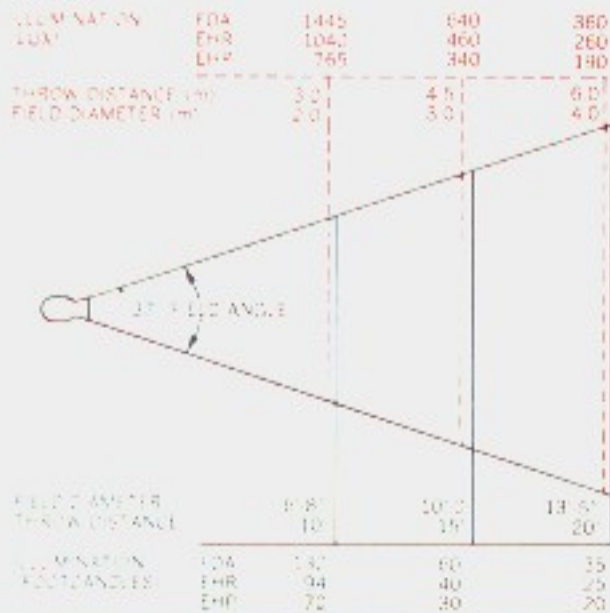

### CONNECTORS

955G	2 Pole 3 Wire 20A Pin Connector (furnished as standard equipment)
TLG	2 Pole 3 Wire 20A Twistlo

Kliegl Model 1341

400 Watt  
3 1/2" Klieglight

Data from ETL Report #413861

U.L. Listed and Labeled

Union Made in the U.S.A.

THROW DISTANCE

CANDLEPOWER DISTRIBUTION CURVES

LAMP INFORMATION

LAMP ANSI CODE	WATTS	VOLTS	BULB	LIFE (HOURS)	°K	LUMENS
EHP	300	120	T-4	2000	3000	5,500
FDA	400	120	T-4	250	3200	10,400
EHR	400	120	T-4	2000	3000	7,500