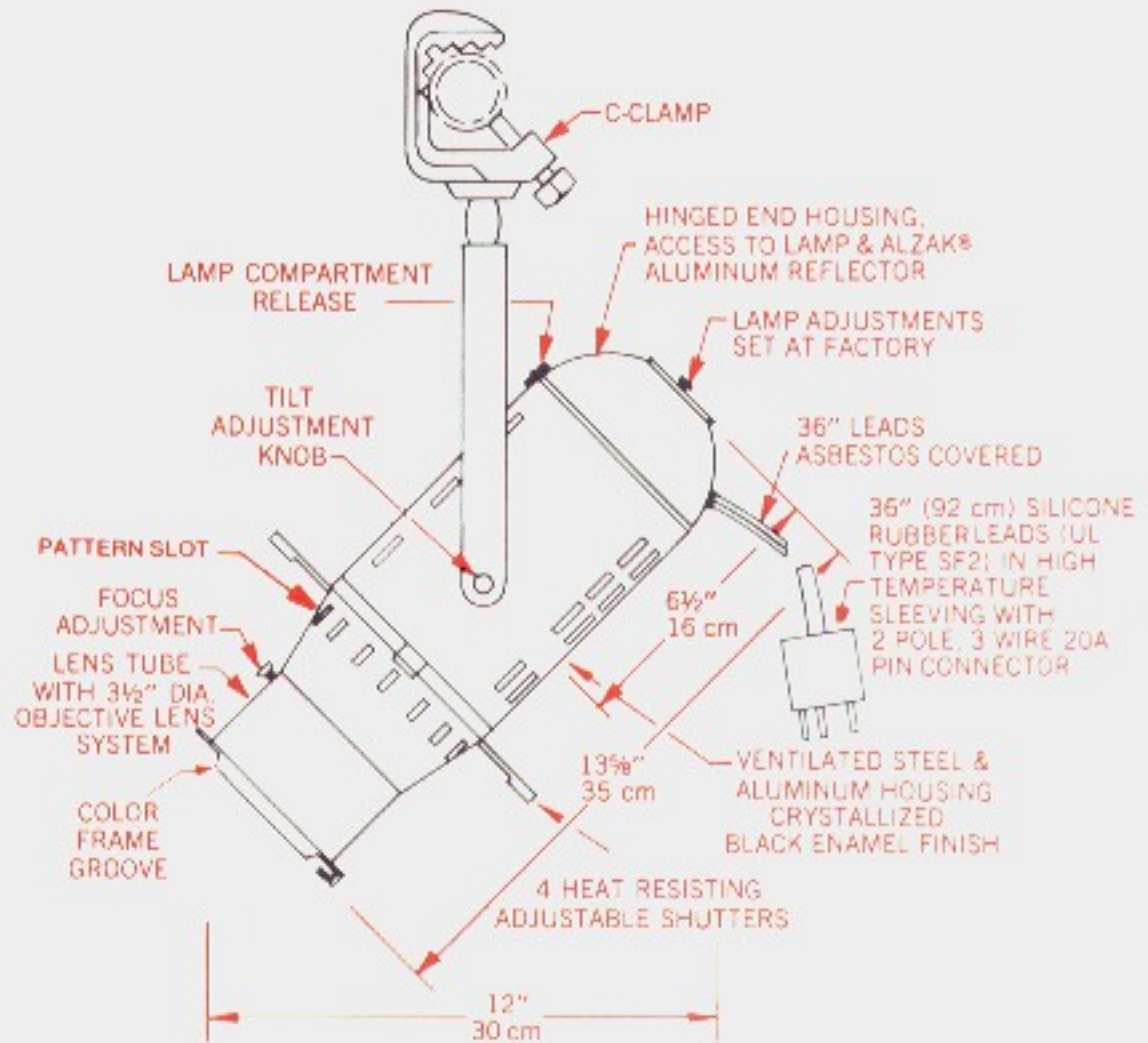

### SPECIFICATIONS

Ellipsoidal reflector spotlights to consist of an aluminum and sheet steel housing, ventilated so that the ambient temperature of the sockets shall not exceed 350°C. Access for relamping and maintenance is by means of hinged rear body with quick acting latch. Fixture support shall be a rigid iron yoke with "C" clamp for up to 2" pipe. Total fixture weight shall not exceed 9 pounds. Optical train shall contain a specular Alzak® aluminum, ellipsoidal reflector; pattern slot; four framing shutters of titanium alloy stainless steel with insulated adjustment handles; dual 3½" diameter heat resisting plano-convex lenses and an adjustable lens tube for focusing. Electrical system to be grounded and consist of 2 single pole, recessed contact sockets (for a 400 watt, T3 tungsten halogen lamp) attached to 36" silicone rubber leads (UL type SF2, 200°C. rated) in high temperature sleeving and terminating in a 2 pole, 3 wire 20A pin connector. With a 400 watt, 250 hour lamp the unit shall produce a field angle of 37° which equals or exceeds 13,000 candlepower and shall meet all performance standards listed in the manufacturer's current catalog for this item. Unit to be KLIEGL #1341.

### CONNECTORS

955G	2 Pole 3 Wire 20A Pin Connector (furnished as standard equipment)
TLG	2 Pole 3 Wire 20A Twistlo

Kliegl Model 1341

400 Watt  
3 1/2" Klieglight

Data from ETL Report #413861

U.L. Listed and Labeled

Union Made in the U.S.A.

THROW DISTANCE

CANDLEPOWER DISTRIBUTION CURVES

LAMP INFORMATION

LAMP ANSI CODE	WATTS	VOLTS	BULB	LIFE (HOURS)	°K	LUMENS
EHP	300	120	T-4	2000	3000	5,500
FDA	400	120	T-4	250	3200	10,400
EHR	400	120	T-4	2000	3000	7,500