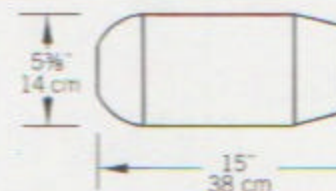

Weight: 9 Lbs. 3.8 Kgs.

SPECIFICATIONS

Ellipsoidal reflector spotlights to consist of an aluminum and sheet steel housing, ventilated so that the ambient temperature of the sockets shall not exceed 350°C. Access for relamping and maintenance is by means of hinged rear body with quick acting latch. Fixture support shall be a rigid iron yoke with "C" clamp for up to 2" pipe. Total fixture weight shall not exceed 9 pounds. Optical train shall contain a specular Alzak® aluminum, ellipsoidal reflector; pattern slot; four framing shutters of titanium alloy stainless steel with insulated adjustment handles; dual 3½" diameter heat resisting plano-convex lenses and an adjustable lens tube for focusing. Electrical system to be grounded and consist of 2 single pole, recessed contact sockets (for a 400 watt, T3 tungsten halogen lamp) attached to 36" silicone rubber leads (UL type SF2, 200°C. rated) in high temperature sleeving and terminating in a 2 pole, 3 wire 20A pin connector. With a 400 watt, 250 hour lamp the unit shall produce a field angle of 37° which equals or exceeds 13,000 candlepower and shall meet all performance standards listed in the manufacturer's current catalog for this item. Unit to be KLIEGL #1341.

Provide _____ KLIEGL #1341 fixtures, each furnished with _____ color frame(s) and _____ lamp(s) with ANSI code # _____.

Standard equipment includes "C" clamp and 2 pole, 3 wire 20A pin connector. Lamps, color frames or other required accessories must be listed in the specification and will be furnished at additional cost.

Fill in Project Information Here

ACCESSORIES

11340	Standard Color Frame
31340	Pattern Holder
41340	Set of 16 Patterns
1850B	"C" Clamp (furnished as standard equipment)
1860C	18" "C" Clamp Side Arm
1415	18" Spoke Base Floor Sta
1420	19" Roller Caster Floor St
51340	Top Hat

For color changers, color wheels & special fasteners refer to Kliegl Accessories Catalog.

CONNECTORS

955G	2 Pole 3 Wire 20A Pin Connector (furnished as standard equipment)
TLG	2 Pole 3 Wire 20A Twistlo