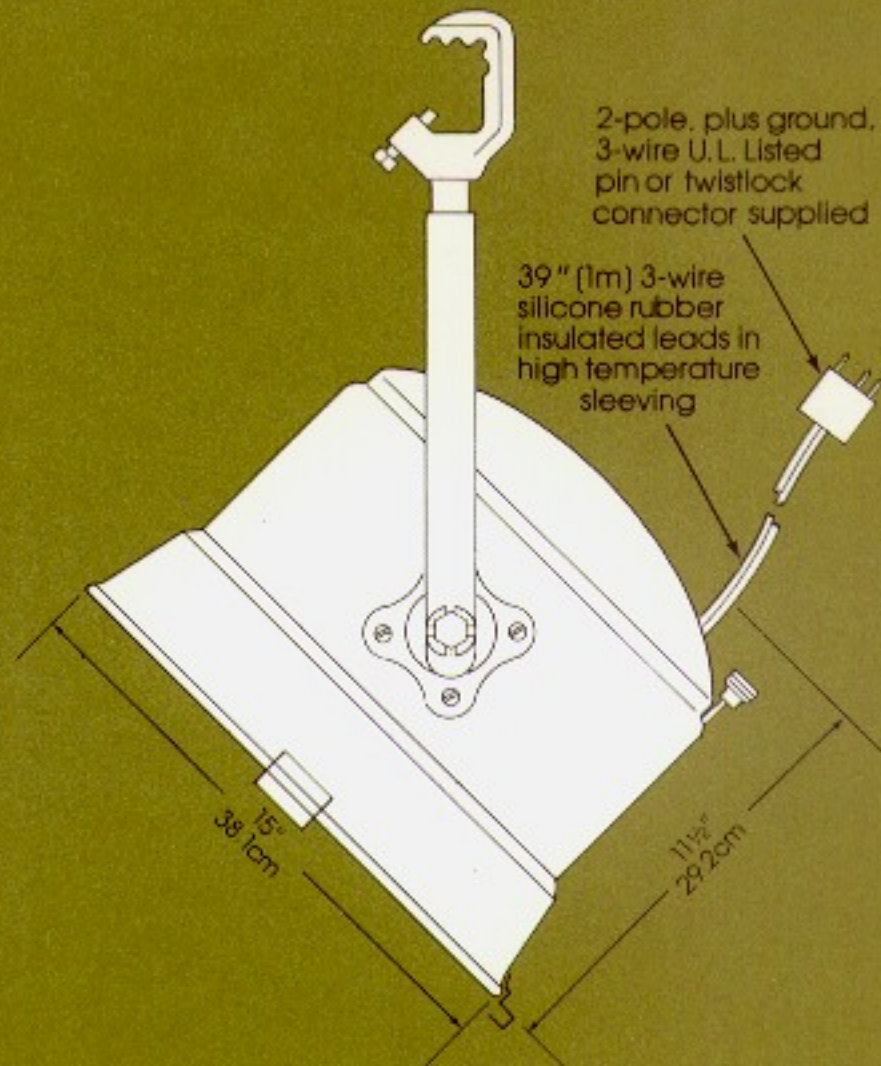

### Flood Throw Distances and Field Diameter

### Connectors

- 955G 2-pole, 3-wire 20A Pin connector
- TLG 2-pole, 3-wire 20A Twistlock connector (L5-20P)