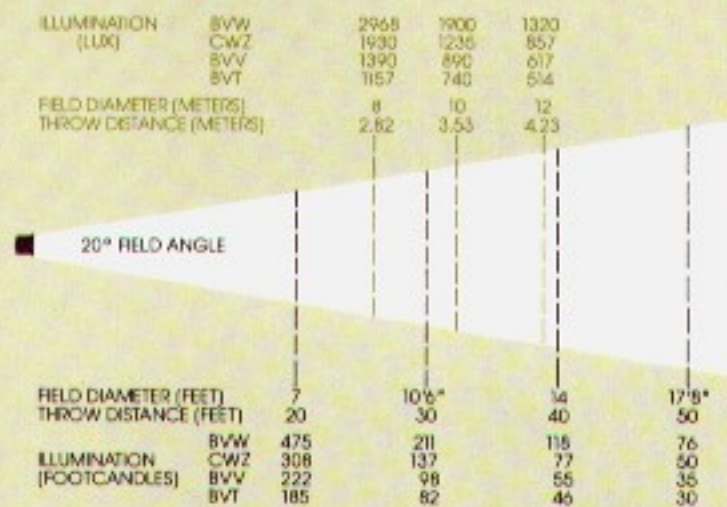

# Model 1143

1000-1500 watt  
15" Kliegsun Beam Projector

### Flood Throw Distances and Field Diameter

### Spot Throw Distances and Field Diameter