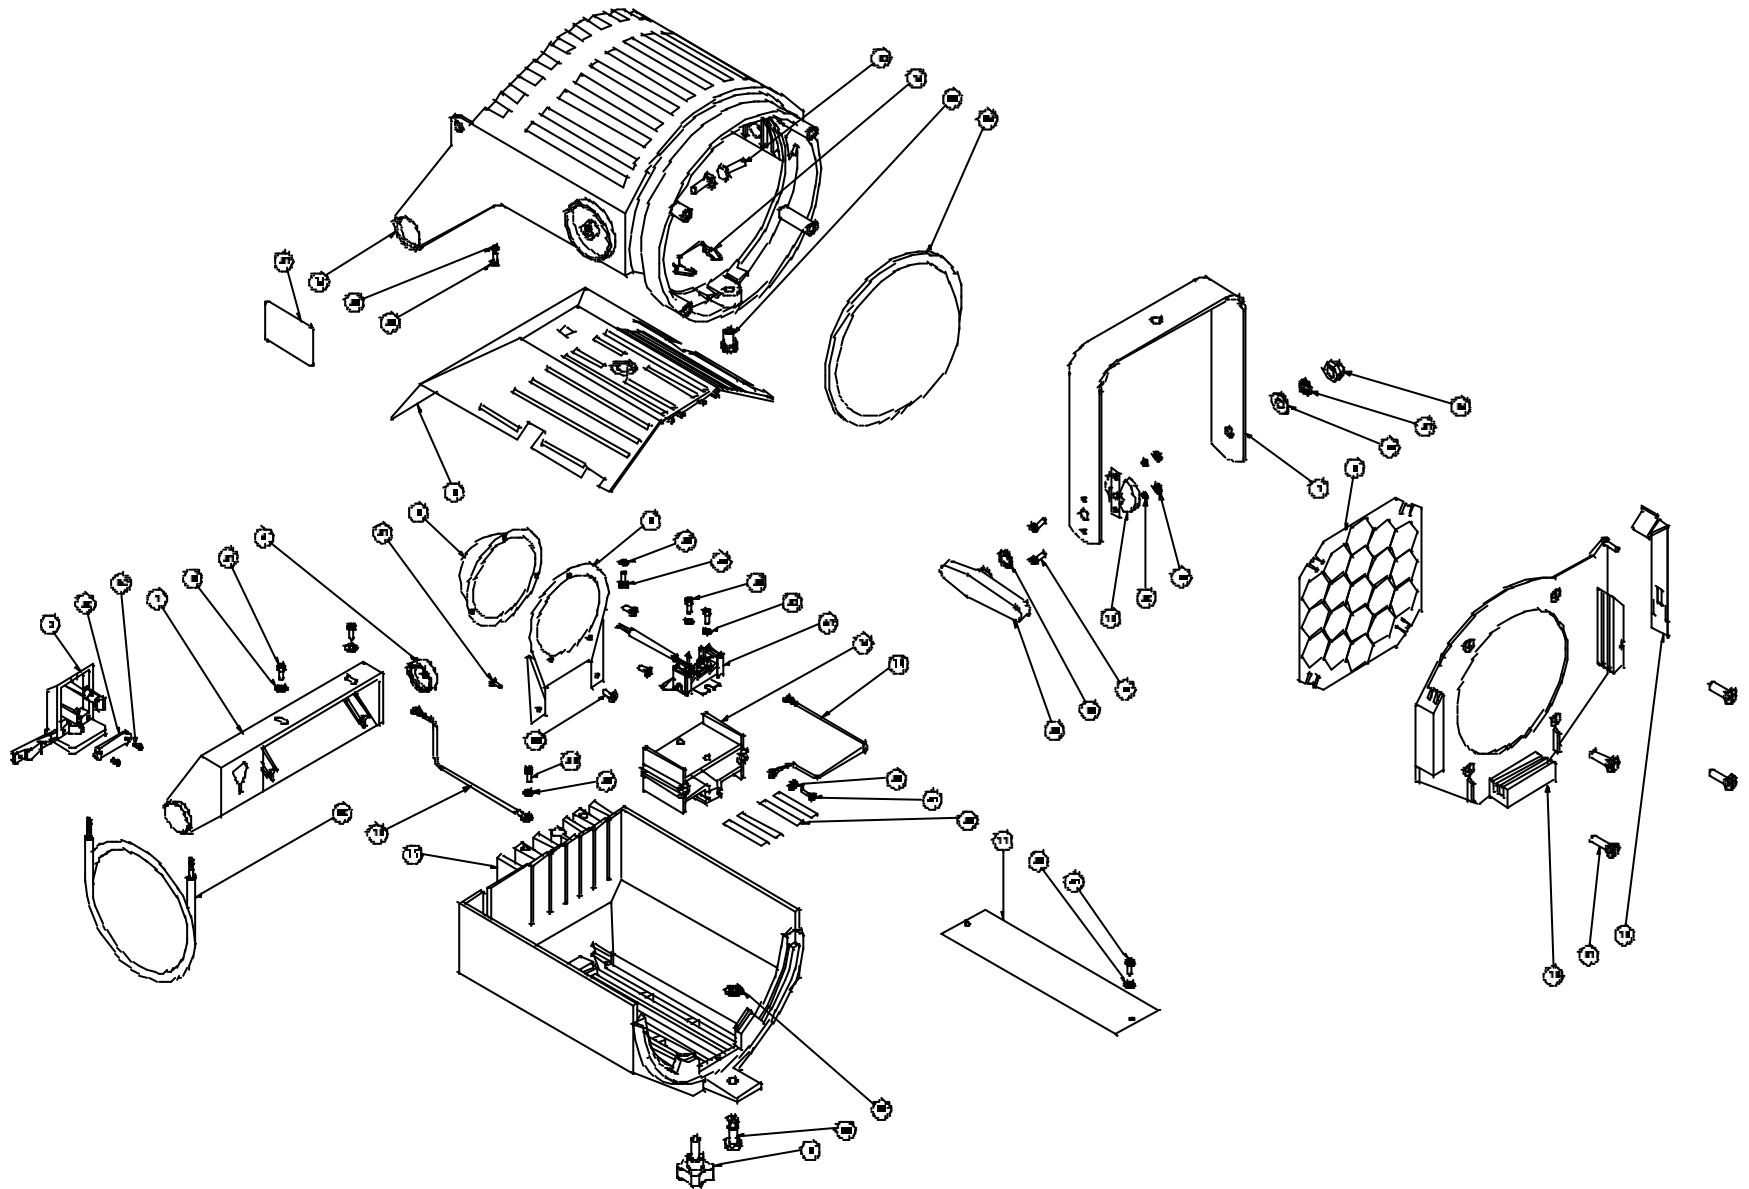

Drawing Ident: **Part/Package Description:**   **Part/Package No:**   **Package Items:**

30	NO6 X 1/2" SELF TAPPER POZI HD	654/B138	
31	M4 X 16MM POZI CSK HD SBZ	700/B085	
32	M6 X 10MM POZI PAN HD SCREW SBZ	700/B124	
33	M8 X 36MM SET HEX HD SBZ	700/B168	
34	M8 DOME NUT SBZ	701/B009/SBZ	
35	For information please contact your Strand supplier.		
36	M6 HALF NUT SBZ	701/B048	
37	M4 PLAIN WASHER SBZ	702/B002	
38	M8 PLAIN WASHER SBZ	702/B003	
39	For information please contact your Strand supplier.		
40	M6 GROVER WASHER SBZ	703/B001	
41	M8 GROVER WASHER SBZ	703/B005	
42	M4 EXT TOOTH SHAKEPROOF SCP	704/B003/SCP	
43	M3 EXT TOOTH SHAKEPROOF SCP	704/B005/SCP	
44	For information please contact your Strand supplier.		
45	TEE HANDLE M8 FEMALE	710/B012	
46	M4 X 10MM POZI PAN HD SBZ TAP	711/B001/TAP	
47	M4 X 8MM POZI PAN HD SBZ TAP	711/B015/TAP	
48	M3 X 5MM POZI PAN HD SBZ TAP	711/B022/TAP	
49	PTFE TAPE	6167/42959	
50	CABLE CLAMP BAR	DM/0D42342	
51	LABEL HEAT RESISTANT	40/B540	

Strand Lighting Ltd

QUARIST PC (USA)