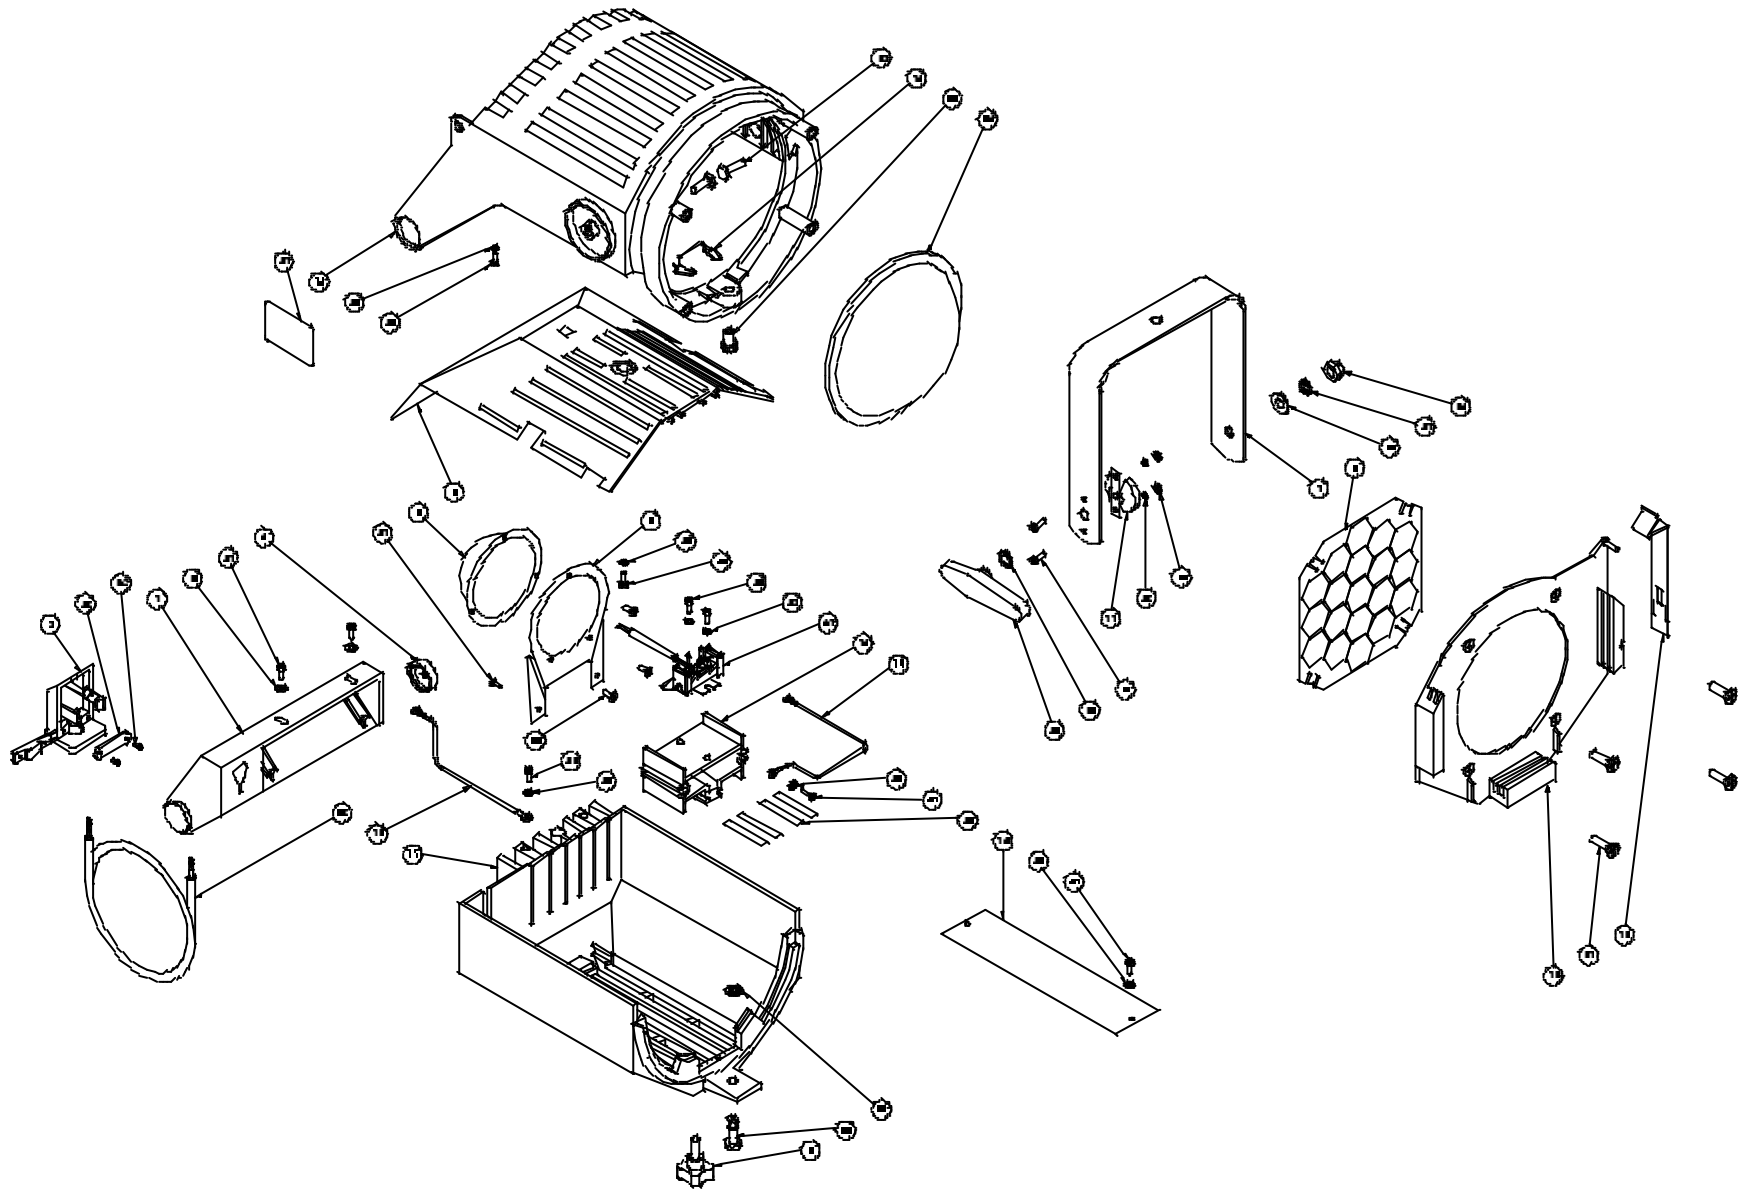

Drawing Part/Package Description: Part/Package No: Package Items:
Ident:

30	NO6 X 1/2" SELF TAPPER POZI HD	654/B138
31	M4 X 16MM POZI CSK HD SBZ	700/B085
32	M6 X 10MM POZI PAN HD SCREW SBZ	700/B124
33	M8 X 36MM SET HEX HD SBZ	700/B168
34	M8 DOME NUT SBZ	701/B009/SBZ
35	For information please contact your Strand supplier.	
36	M6 HALF NUT SBZ	701/B048
37	M4 PLAIN WASHER SBZ	702/B002
38	M8 PLAIN WASHER SBZ	702/B003
39	For information please contact your Strand supplier.	
40	M6 GROVER WASHER SBZ	703/B001
41	M8 GROVER WASHER SBZ	703/B005
42	M4 EXT TOOTH SHAKEPROOF SCP	704/B003/SCP
43	M3 EXT TOOTH SHAKEPROOF SCP	704/B005/SCP
44	For information please contact your Strand supplier.	
45	TEE HANDLE M8 FEMALE	710/B012
46	M4 X 10MM POZI PAN HD SBZ TAP	711/B001/TAP
47	M4 X 8MM POZI PAN HD SBZ TAP	711/B015/TAP
48	M3 X 5MM POZI PAN HD SBZ TAP	711/B022/TAP
49	PTFE TAPE	6167/42959
50	CABLE CLAMP BAR	DM/0D42342
51	LABEL HEAT RESISTANT	40/B540

Strand Lighting Ltd

QUARTET F (USA)