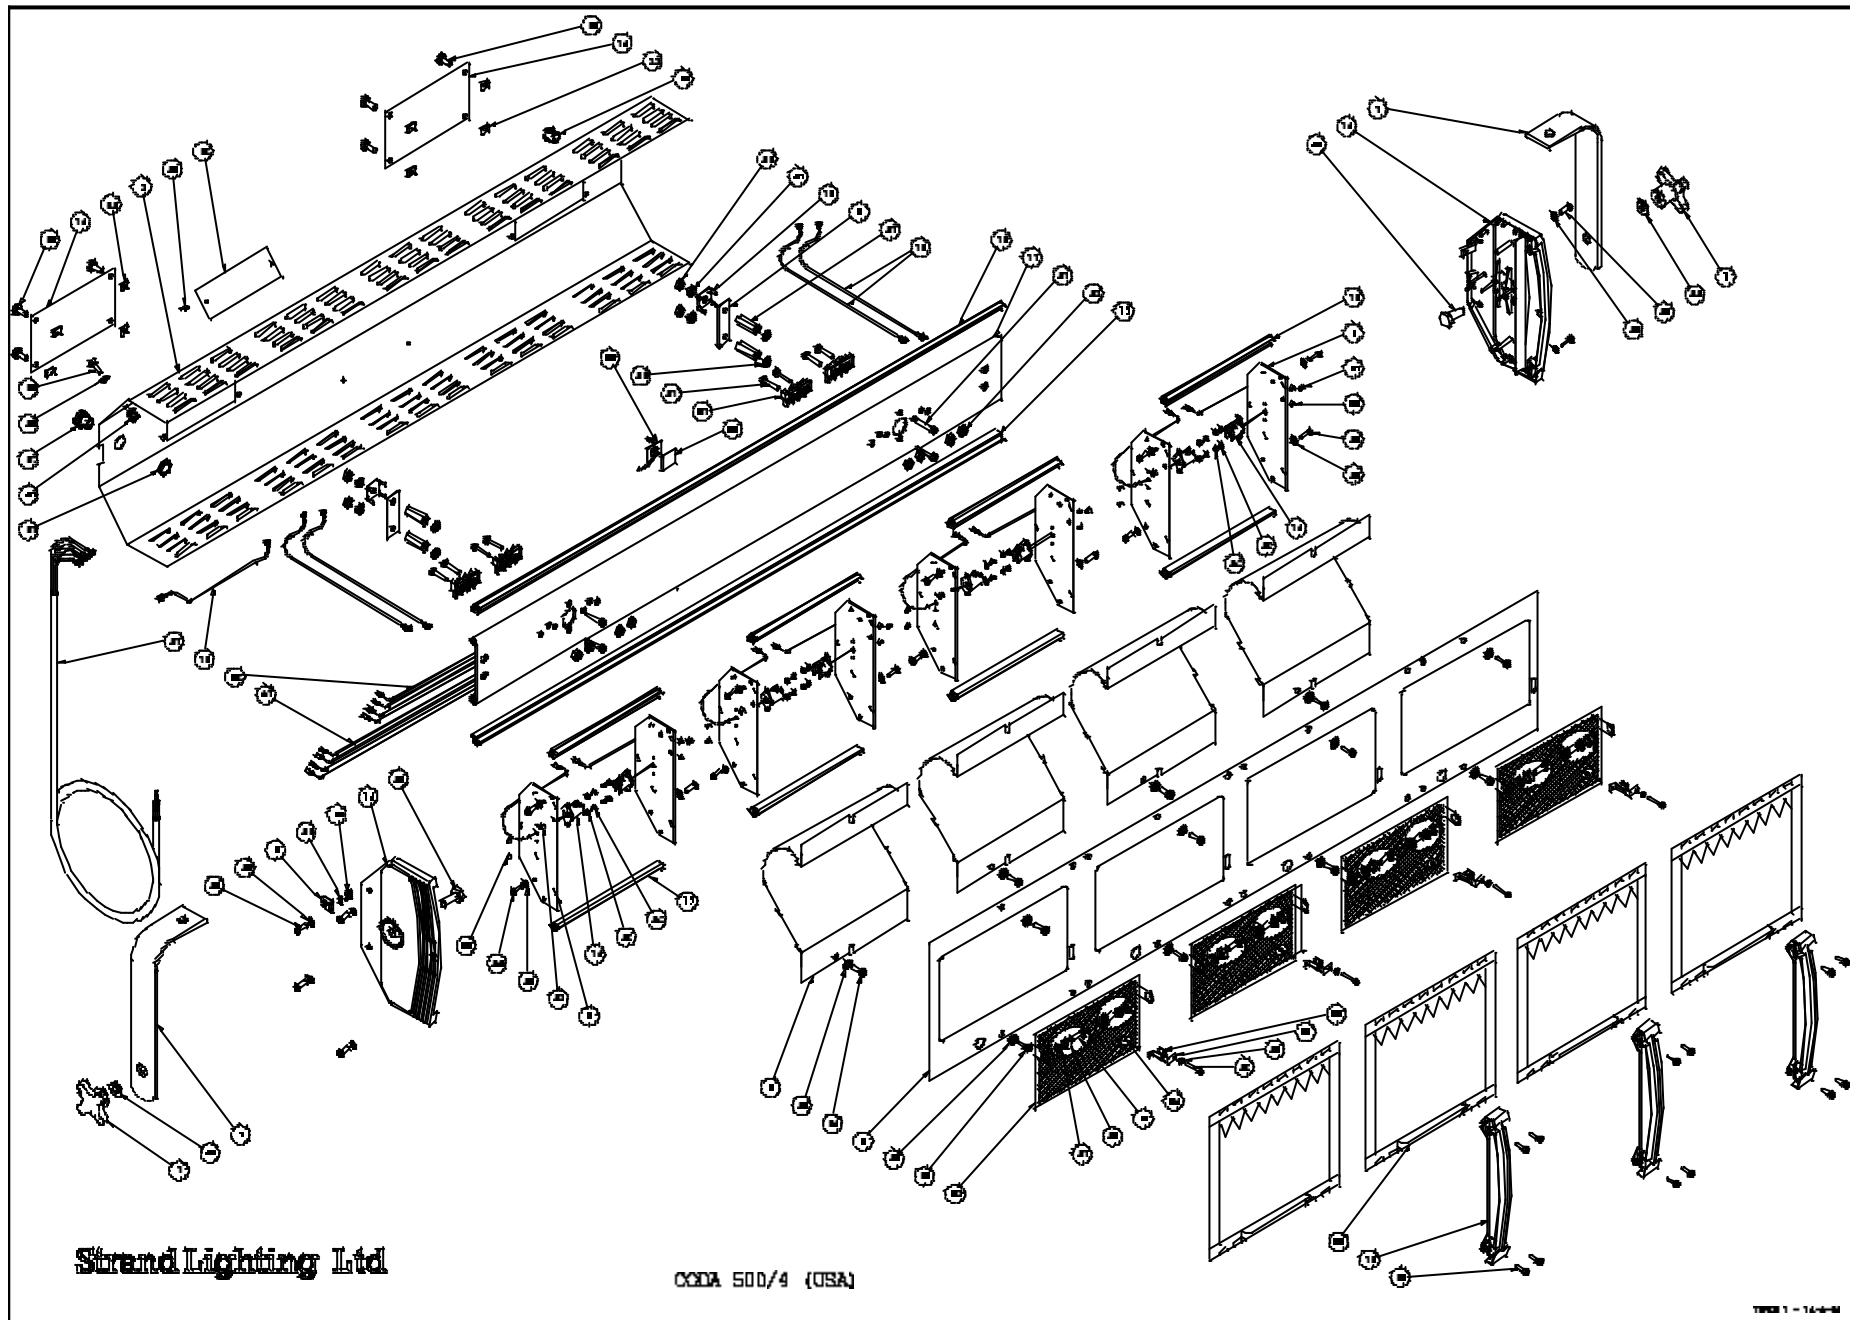

Drawing Ident:	Part/Package Description:	Part/Package No:	Package Items:
30	CABLE CLAMP 922/21	256/B166	
31	LOCKNUT 420/21	256/B167	
32	For information please contact your Strand supplier.		
33	CAPTIVE EARTH NUT NO.8 SPIRE	606/B079	
34	SCR NO8 X 3/8 S/T PAN/HD/PZ	654/B055	
35	SCR NO8 X 1/2 S/T PAN/HD/PZ	654/B057	
36	NO.8X5/8"LG S/T POZI HEAD CSK	654/B132	
37	M4 X 16MM POZI PAN HD SBZ	700/B022	
38	M4 X 8MM POZI PAN HD SBZ	700/B054	
39	M5 X 8MM POZI PAN HD SBZ	700/B063	
40	M3 X 12MM POZI PAN HD SBZ	700/B121	
41	M4 X 25 POZI PAN HD SBZ	700/B136	
42	M10 X 20MM SET HEX HD SBZ	700/B150	
43	M4 FULL NUT SBZ	701/B004	
44	For information please contact your Strand supplier.		
45	M10 PLAIN WASHER SBZ	702/B011	
46	M5 GROVER WASHER SBZ	703/B002	
47	M4 GROVER WASHER SBZ	703/B003	
48	M3 GROVER WASHER SBZ	703/B004	
49	M4 EXT TOOTH SHAKEPROOF SCP	704/B003/SCP	
50	M3 EXT TOOTH SHAKEPROOF SCP	704/B005/SCP	
51	M4 X 10MM SPACER HARWIN HEX	705/B003	
52	M4 X 4MM SPACER HARWIN	705/B064	
53	M4 AVDEL INSERT	707/B004	
54	For information please contact your Strand supplier.		
55	For information please contact your Strand supplier.		
56	M4 X 12MM POZI PAN HD SBZ TAP	711/B007/TAP	
57	MAINS CABLE	PL/0B41642/4	
58	HEYCO PLUG	256/B168	
59	POP RIVET	604/B082	
60	LABEL (SILK SCREEN)	NX/0D29404/LABL	

Strand Lighting Ltd

CCDA 500/4 (USA)