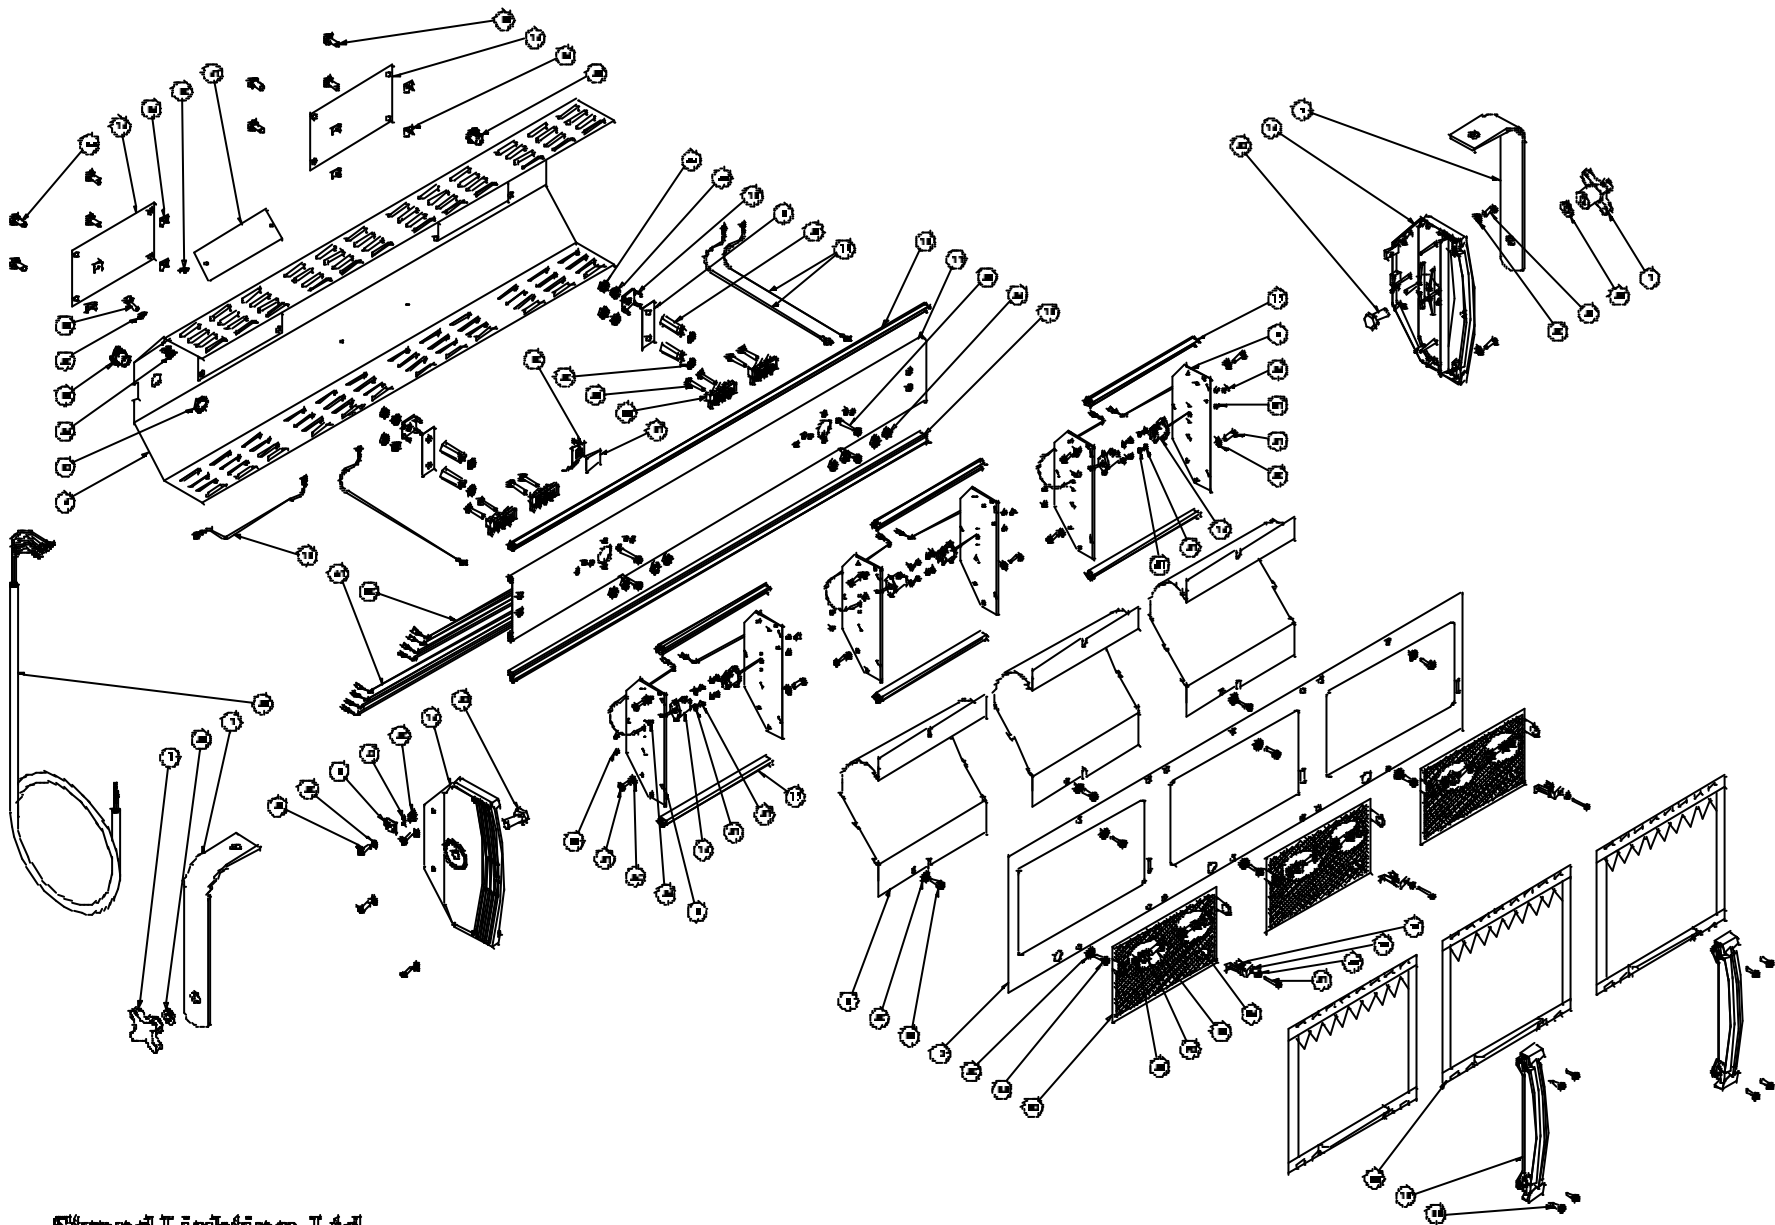

Drawing Ident:	Part/Package Description:	Part/Package No:	Package Items:
30	CABLE TIE	256/B020	
31	LOOM CLAMP	256/B145	
32	CABLE CLAMP 922/21	256/B166	
33	LOCKNUT 420/21	256/B167	
34	CAPTIVE EARTH NUT NO.8 SPIRE	606/B079	
35	SCR NO8 X 3/8 S/T PAN/HD/PZ	654/B055	
36	SCR NO8 X 1/2 S/T PAN/HD/PZ	654/B057	
37	NO.8X5/8"LG S/T POZI HEAD CSK	654/B132	
38	M4 X 16MM POZI PAN HD SBZ	700/B022	
39	M4 X 8MM POZI PAN HD SBZ	700/B054	
40	M5 X 8MM POZI PAN HD SBZ	700/B063	
41	M3 X 12MM POZI PAN HD SBZ	700/B121	
42	M4 X 25 POZI PAN HD SBZ	700/B136	
43	M10 X 20MM SET HEX HD SBZ	700/B150	
44	M4 FULL NUT SBZ	701/B004	
45	For information please contact your Strand supplier.		
46	M10 PLAIN WASHER SBZ	702/B011	
47	M5 GROVER WASHER SBZ	703/B002	
48	M4 GROVER WASHER SBZ	703/B003	
49	M3 GROVER WASHER SBZ	703/B004	
50	M4 EXT TOOTH SHAKEPROOF SCP	704/B003/SCP	
51	M3 EXT TOOTH SHAKEPROOF SCP	704/B005/SCP	
52	M4 X 10MM SPACER HARWIN HEX	705/B003	
53	M4 X 4MM SPACER HARWIN	705/B064	
54	M4 AVDEL INSERT	707/B004	
55	For information please contact your Strand supplier.		
56	For information please contact your Strand supplier.		
57	M4 X 12MM POZI PAN HD SBZ TAP	711/B007/TAP	
58	MAINS CABLE	PL/0B41642/4	
59	HEYCO PLUG	256/B168	
60	POP RIVET	604/B082	
61	LABEL - SILKSCREEN	NX/0D29404/LABL	

Strand Lighting Ltd

OCDA 500/3 (USA)