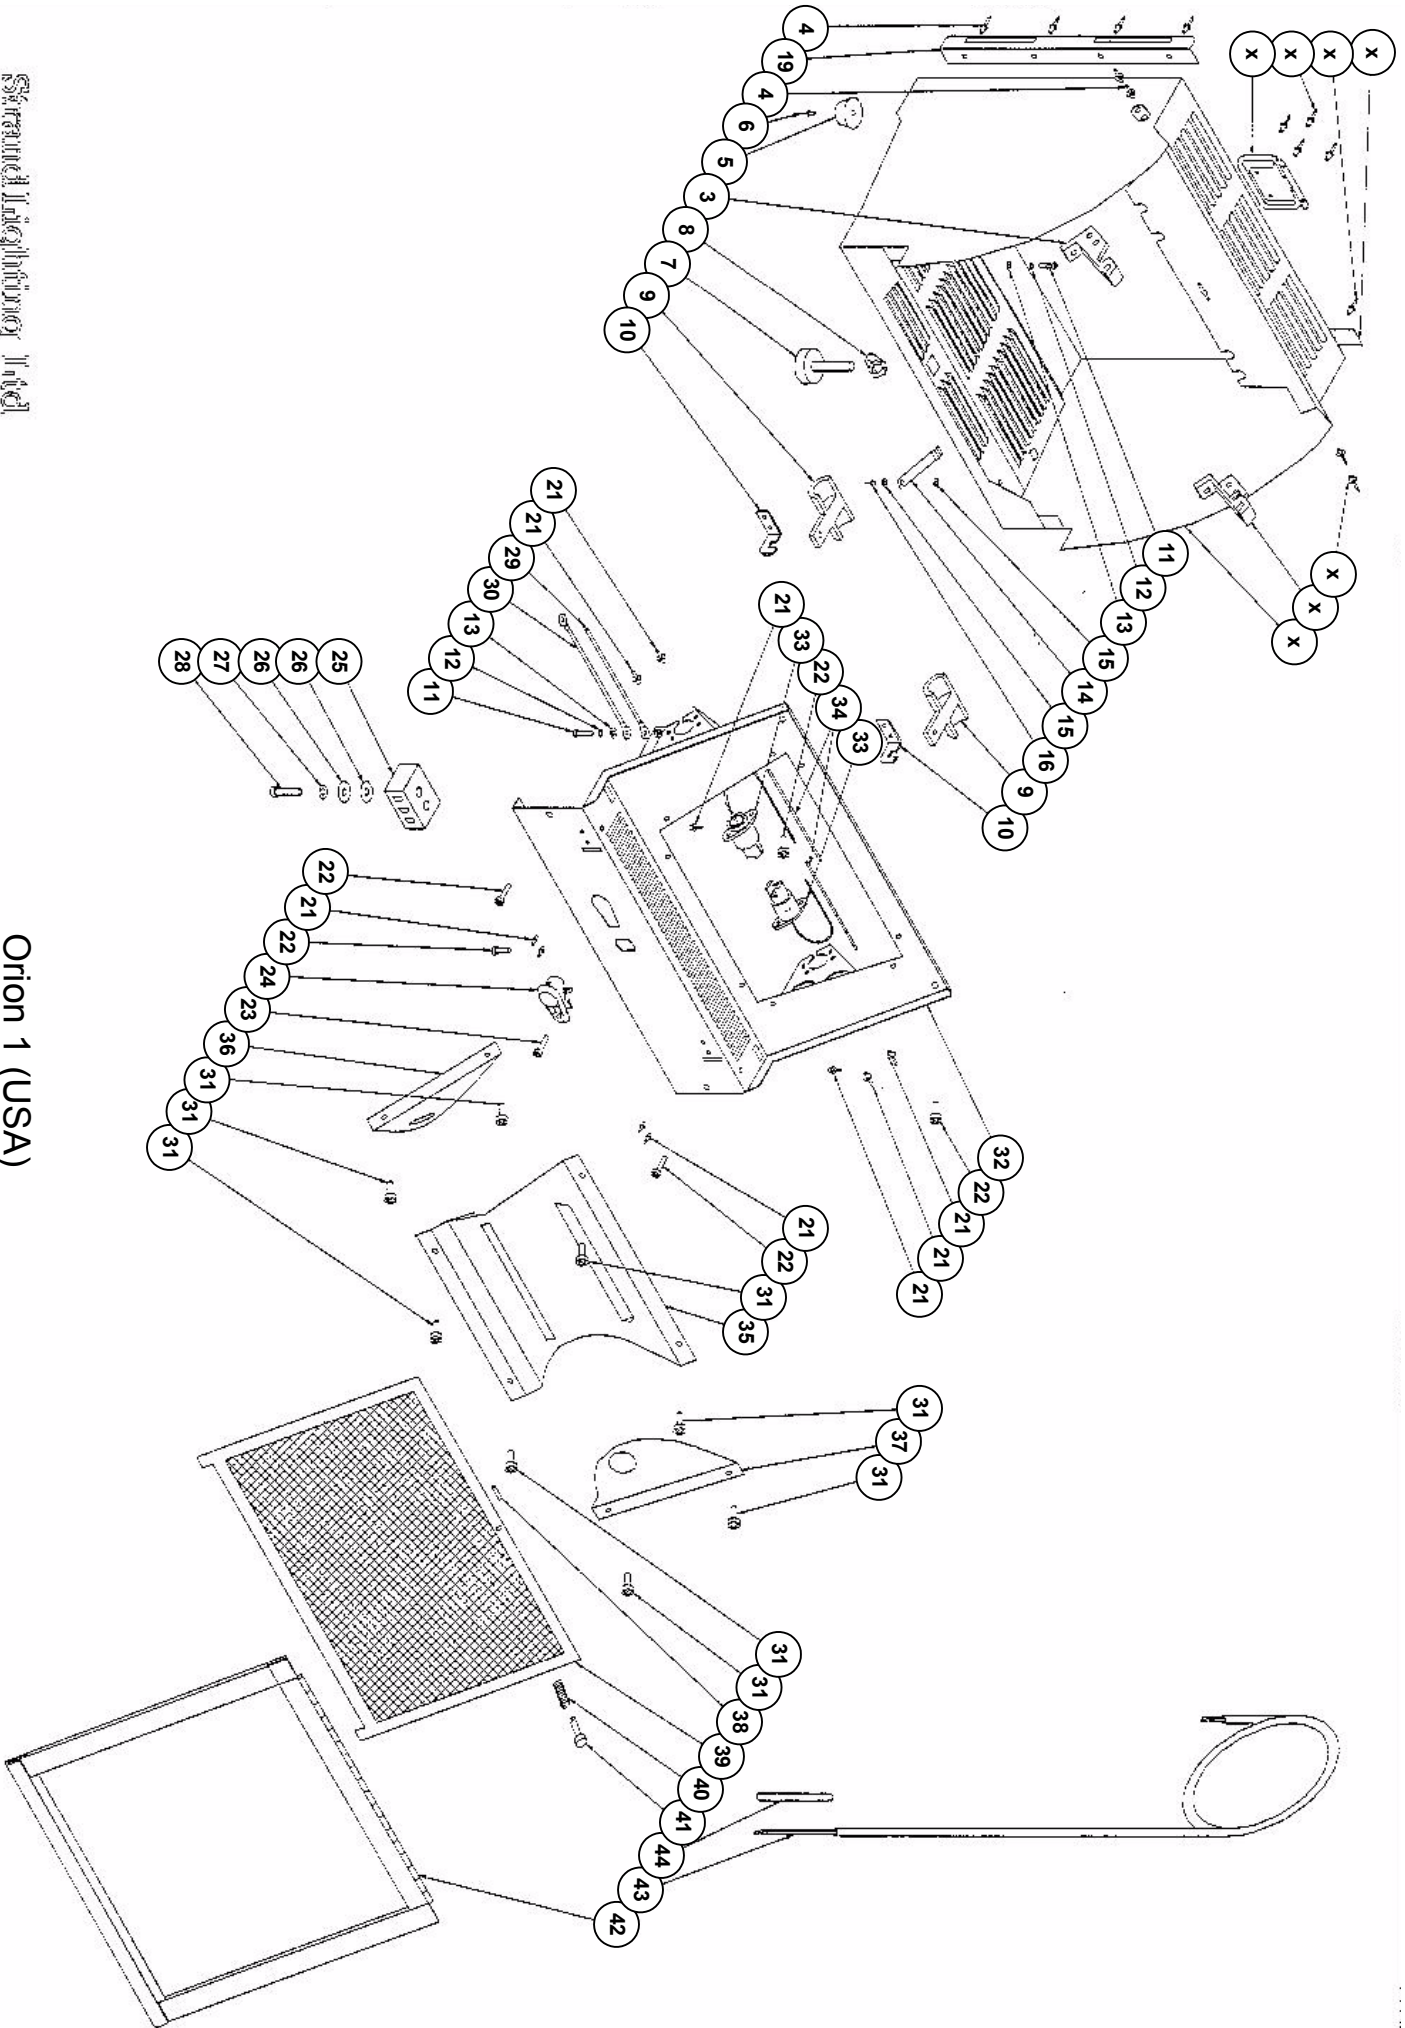

Parts

Orion Ground Row

Effective Mar 31, 2003

Certain parts may only be available as an assembly and therefore several diagram identification numbers will be included in a single part number.
Parts not listed may be available in limited quantities.

ORION Ground Rows

Diag. Ident. No.	Strand Part #	Description
5,6	4310/20	Foot rubber (pkg. of 4)
7,8	4005/7	Foot adjustable
17,18	4005/22	Handle Orion
23,24	261/18	Cable Clamp 120V
25-28	156/3	Terminal Block
33,34	3150/101	Lamp Socket (pair)
35,31	4005/21	Reflector Central
36,37,31	4005/5	Reflector side panel
38-41	28009	Wire Guard