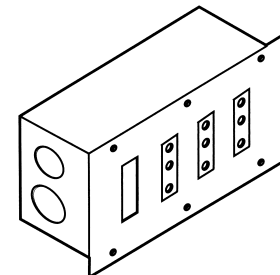

### For Surface, Recessed or Grid Mounting

#### Features:

- ❑ Wide range of surface-mounted and recessed plug-in boxes
- ❑ Code gauge steel construction in semi-gloss black finish
- ❑ Two conduit knockouts on each end
- ❑ Bracket kit available for mounting on 1 1/2" pipe
- ❑ 20 amp Grounding Twistlock and Grounding Pin connectors standard
- ❑ Connectors available flush-mounted, or on 18" 12-3 SO cable pigtails

#### Surface Mounting Boxes

Surface mounted or pipe mounted on a 1 1/2" lighting pipe by use of accessory bracket. Available either with flush connectors or 18" pigtails with Twistlock or pin connectors.

#### Recessed Plug Boxes

Plug boxes designed to be recessed in a wall. Available either with flush connectors or 18" pigtails with Twistlock or Pin connectors.