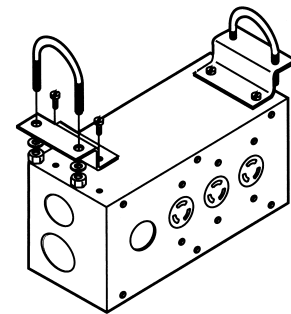

### For Surface, Recessed or Grid Mounting

#### Features:

- ❑ Wide range of surface-mounted and recessed plug-in boxes
- ❑ Code gauge steel construction in semi-gloss black finish
- ❑ Two conduit knockouts on each end
- ❑ Bracket kit available for mounting on 1 1/2" pipe
- ❑ 20 amp Grounding Twistlock and Grounding Pin connectors standard
- ❑ Connectors available flush-mounted, or on 18" 12-3 SO cable pigtails

#### Surface Mounting Boxes

Surface mounted or pipe mounted on a 1 1/2" lighting pipe by use of accessory bracket. Available either with flush connectors or 18" pigtails with Twistlock or pin connectors.

#### Recessed Plug Boxes

Plug boxes designed to be recessed in a wall. Available either with flush connectors or 18" pigtails with Twistlock or Pin connectors.