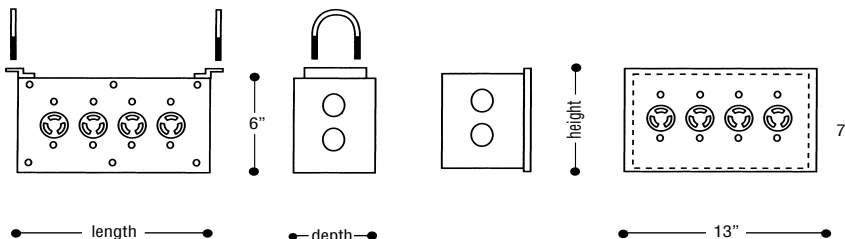

Weights and dimensions

length	depth	height	shipping wt.	packed vol.
12" (304.8mm)	6" (152.4mm)	6" (152.4mm)	13 lbs. (5.85kg)	1.42 cu. ft.
13" (330.2mm)	5" (127mm)	7" (177.8mm)	13 lbs. (5.85kg)	1.42 cu. ft.