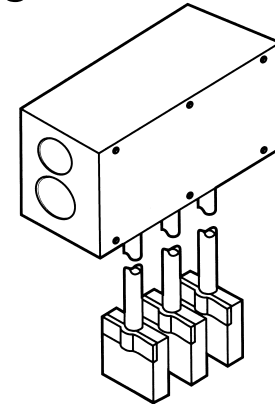

## PLUG-IN BOXES

### For Surface, Recessed or Grid Mounting

#### Features:

- ❑ Wide range of surface-mounted and recessed plug-in boxes
- ❑ Code gauge steel construction in semi-gloss black finish
- ❑ Two conduit knockouts on each end
- ❑ Bracket kit available for mounting on 1 1/2" pipe
- ❑ 20 amp Grounding Twistlock and Grounding Pin connectors standard
- ❑ Connectors available flush-mounted, or on 18" 12-3 SO cable pigtails

#### Recessed Plug Boxes

Plug boxes designed to be recessed in a wall. Available either with flush connectors or 18" pigtails with Twistlock or Pin connectors.