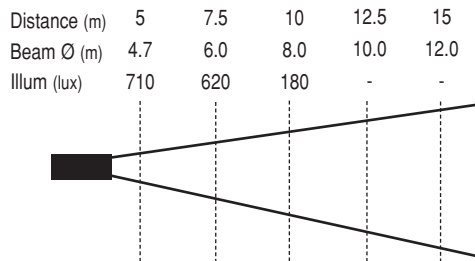

CANTATA 1200W

Features

The Cantata range combines all the features and performance criteria demanded by the professional theatre to become the 1.2kW spotlights of choice for lighting professionals.

- ❑ Range comprises Fresnel and PC Spot and three variable beam angle profile spots.
- ❑ Profile spots incorporate rotating gate assembly
- ❑ All models feature drop down lamp tray for easy lamp access and reflector cleaning
- ❑ Mains supply isolated when lamptray opened
- ❑ Easy to use lamp adjustment on profiles
- ❑ Durable construction of pressure die cast and extruded aluminium

Cantata F

Cantata F (Fresnel)

Cantata PC

Cantata PC (Prism-Convex)

Weights and dimensions

	F	PC
Weight	5.8kg	7.2kg
Packed weight	7.7kg	9.1kg
Packed length	530mm	600mm
Packed width	390mm	390mm
Packed height	390mm	390mm

Photometric data

Cantata F : Narrow

Cantata F : Wide

Cantata PC: Narrow

Cantata PC: Wide

To calculate lux levels at any throw distance divide the following factors by the distance squared:

	F		PC	
	N	W	N	W
Lux	132243	17715	195652	14238

e.g. Cantata PC at full flood over 12m throw $14238/144 = 98.9\text{Lux}$

To calculate beam diameters at any throw distance multiply the throw in metres by the following factors:

	F		PC	
	N	W	N	W
Dia	0.15	0.81	0.08	0.87