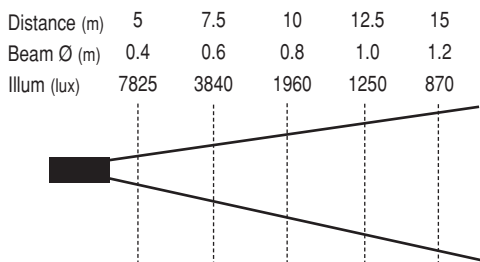

Cantata F

Cantata F (Fresnel)

Cantata PC

Cantata PC (Prism-Convex)

Weights and dimensions

	F	PC
Weight	5.8kg	7.2kg
Packed weight	7.7kg	9.1kg
Packed length	530mm	600mm
Packed width	390mm	390mm
Packed height	390mm	390mm

Photometric data

Cantata F : Narrow

Cantata F : Wide

Cantata PC: Narrow

Cantata PC: Wide

To calculate lux levels at any throw distance divide the following factors by the distance squared:

	F		PC	
	N	W	N	W
Lux	132243	17715	195652	14238

e.g. Cantata PC at full flood over 12m throw $14238/144 = 98.9\text{Lux}$

To calculate beam diameters at any throw distance multiply the throw in metres by the following factors:

	F		PC	
	N	W	N	W
Dia	0.15	0.81	0.08	0.87