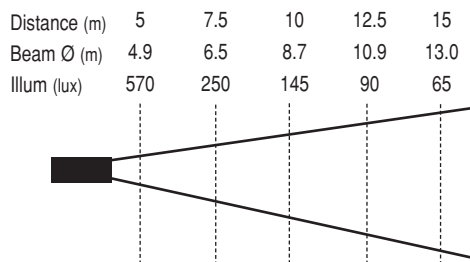

Cantata F

Cantata F (Fresnel)

Cantata PC

Cantata PC (Prism-Convex)

Weights and dimensions

	F	PC
Weight	5.8kg	7.2kg
Packed weight	7.7kg	9.1kg
Packed length	530mm	600mm
Packed width	390mm	390mm
Packed height	390mm	390mm

Photometric data

Cantata F : Narrow

Cantata F : Wide

Cantata PC: Narrow

Cantata PC: Wide

To calculate lux levels at any throw distance divide the following factors by the distance squared:

	F		PC	
	N	W	N	W
Lux	132243	17715	195652	14238

e.g. Cantata PC at full flood over 12m throw $14238/144 = 98.9\text{Lux}$

To calculate beam diameters at any throw distance multiply the throw in metres by the following factors:

	F		PC	
	N	W	N	W
Dia	0.15	0.81	0.08	0.87