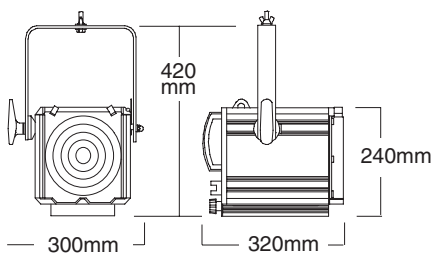

CANTATA 1200W

Features

The Cantata range combines all the features and performance criteria demanded by the professional theatre to become the 1.2kW spotlights of choice for lighting professionals.

- ❑ Range comprises Fresnel and PC Spot and three variable beam angle profile spots.
- ❑ Profile spots incorporate rotating gate assembly
- ❑ All models feature drop down lamp tray for easy lamp access and reflector cleaning
- ❑ Mains supply isolated when lamptray opened
- ❑ Easy to use lamp adjustment on profiles
- ❑ Durable construction of pressure die cast and extruded aluminium

Cantata F

Cantata F (Fresnel)

Cantata PC

Cantata PC (Prism-Convex)

Weights and dimensions

	F	PC
Weight	5.8kg	7.2kg
Packed weight	7.7kg	9.1kg
Packed length	530mm	600mm
Packed width	390mm	390mm
Packed height	390mm	390mm

e.g. Cantata PC at full flood over 12m throw $14238/144 = 98.9\text{Lux}$

To calculate beam diameters at any throw distance multiply the throw in metres by the following factors:

	F		PC	
	N	W	N	W
Dia	0.15	0.81	0.08	0.87