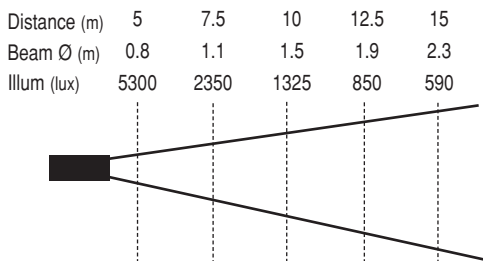

Cantata F

Cantata F (Fresnel)

Cantata PC

Cantata PC (Prism-Convex)

Weights and dimensions

	F	PC
Weight	5.8kg	7.2kg
Packed weight	7.7kg	9.1kg
Packed length	530mm	600mm
Packed width	390mm	390mm
Packed height	390mm	390mm

Photometric data

Cantata F : Narrow

Cantata F : Wide

Cantata PC: Narrow

Cantata PC: Wide

To calculate lux levels at any throw distance divide the following factors by the distance squared:

	F		PC	
	N	W	N	W
Lux	132243	17715	195652	14238

e.g. Cantata PC at full flood over 12m throw $14238/144 = 98.9\text{Lux}$

To calculate beam diameters at any throw distance multiply the throw in metres by the following factors:

	F		PC	
	N	W	N	W
Dia	0.15	0.81	0.08	0.87