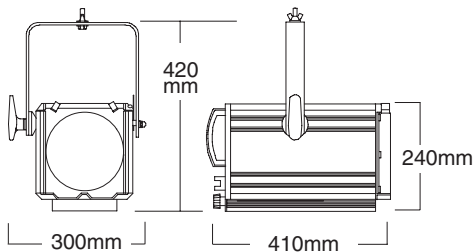

CANTATA 1200W

Features

The Cantata range combines all the features and performance criteria demanded by the professional theatre to become the 1.2kW spotlights of choice for lighting professionals.

- ❑ Range comprises Fresnel and PC Spot and three variable beam angle profile spots.
- ❑ Profile spots incorporate rotating gate assembly
- ❑ All models feature drop down lamp tray for easy lamp access and reflector cleaning
- ❑ Mains supply isolated when lamptray opened
- ❑ Easy to use lamp adjustment on profiles
- ❑ Durable construction of pressure die cast and extruded aluminium

Cantata F

Cantata F (Fresnel)

Cantata PC

Cantata PC (Prism-Convex)

Weights and dimensions

	F	PC
Weight	5.8kg	7.2kg
Packed weight	7.7kg	9.1kg
Packed length	530mm	600mm
Packed width	390mm	390mm
Packed height	390mm	390mm

e.g. Cantata PC at full flood over 12m throw $14238/144 = 98.9\text{Lux}$

To calculate beam diameters at any throw distance multiply the throw in metres by the following factors:

	F		PC	
	N	W	N	W
Dia	0.15	0.81	0.08	0.87

e.g. Cantata PC at full flood over 12m throw $0.87 \times 12 = 10.44\text{m}$

Operational features

Lamp Access

Through drop down lamp tray secured by quarter turn fastener. Lamp tray can only be opened after removal of power connector ensuring full electrical isolation.